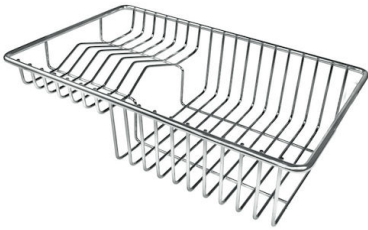

## OPTIONAL ACCESSORIES

Cestello inox

Glass chopping board

HPDE Chopping board

HPDE Twin chopping board

Iroko-wood chopping board with stainless steel colander

Iroko-wood sliding chopping board

Iroko-wood twin chopping board

Stainless steel colander

Stainless steel plate rack

Stainless steel plate rack

White basket

White bowl

Graters kit with ring-holder and food collection tray

Stainless steel perforated tray

Stainless steel plate rack