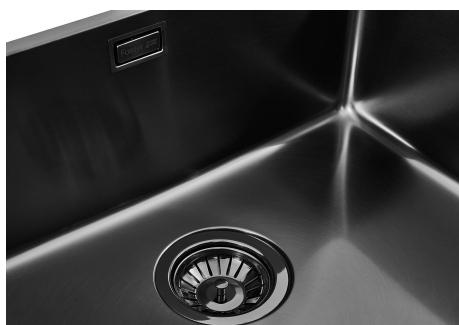

Cut out size
Dimensioni per foratura top

GALLERY