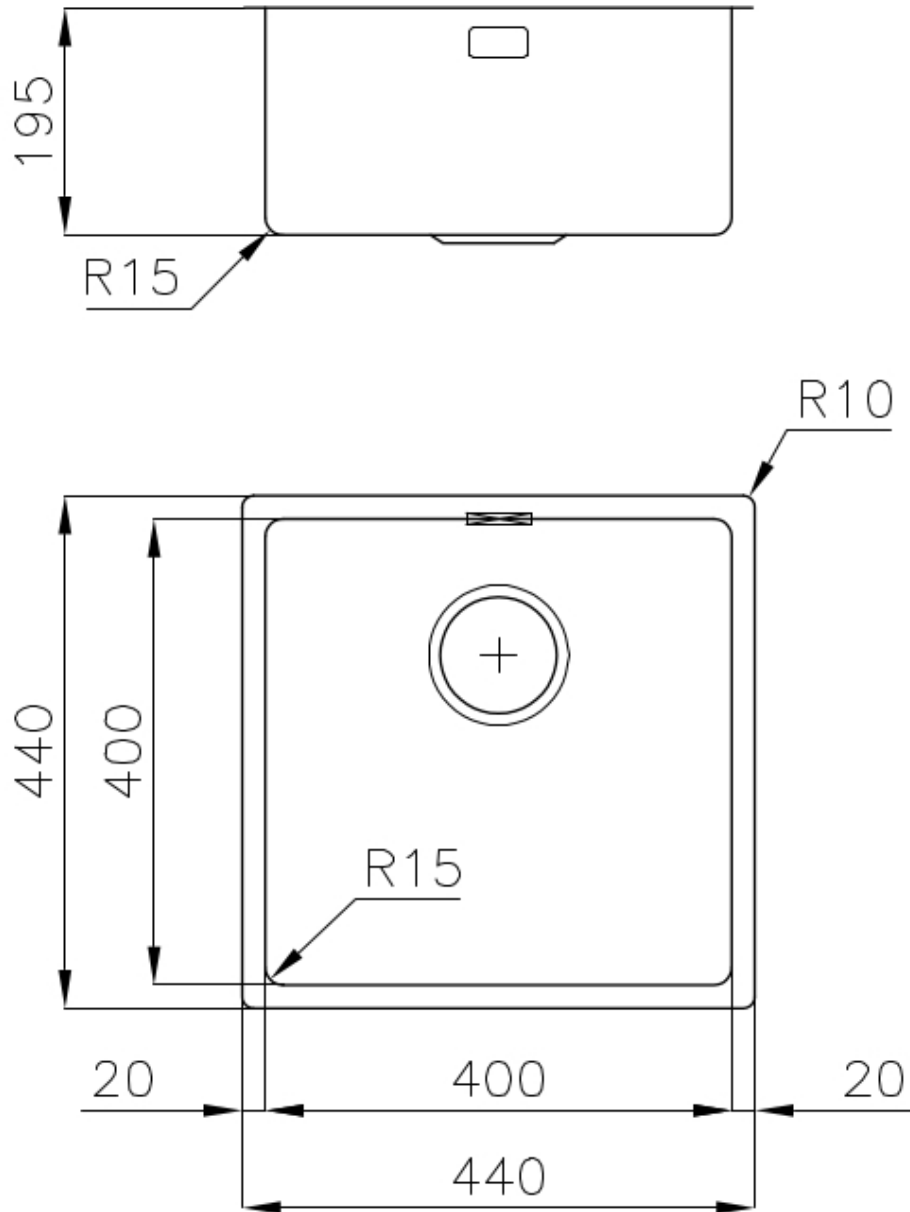

---

Bowl dimension 400x400mm

---

Number of bowls 1 bowl

---

Waste fitting 3,5" drain

---

---

**Basket 3,5" waste fitting** The drain is equipped with a large 3.5" drain, with the practical basket cap that prevents the discharge of solid parts.

---

**High thickness** 1mm thick steel. A significant thickness, which guarantees the maximum sturdiness and durability.

## TECHNICAL DATA

Cut out size  
Dimensioni per foratura top