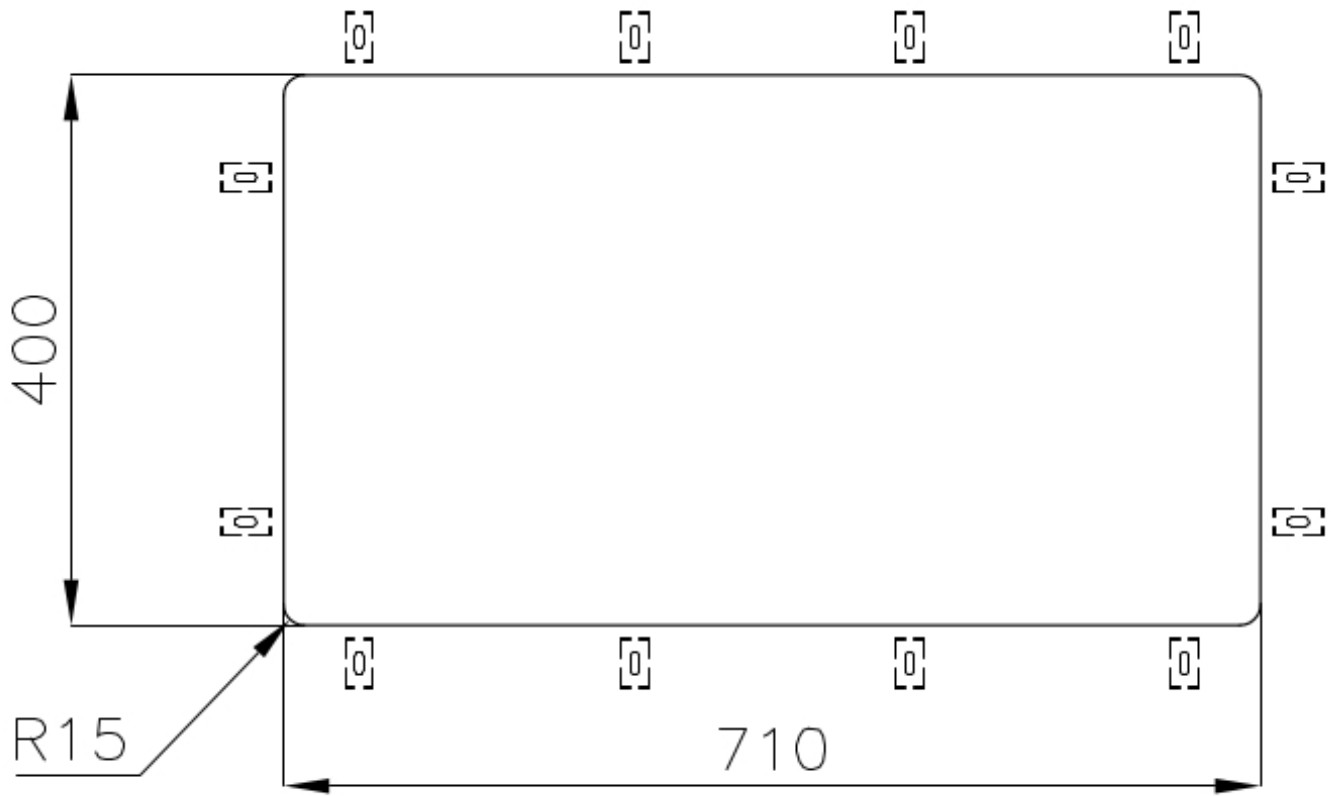

---

Bowl dimension 710x400mm

---

Number of bowls 1 bowl

---

Waste fitting 3,5" drain

---

## TECHNICAL DATA

Cut out size  
Dimensioni per foratura top