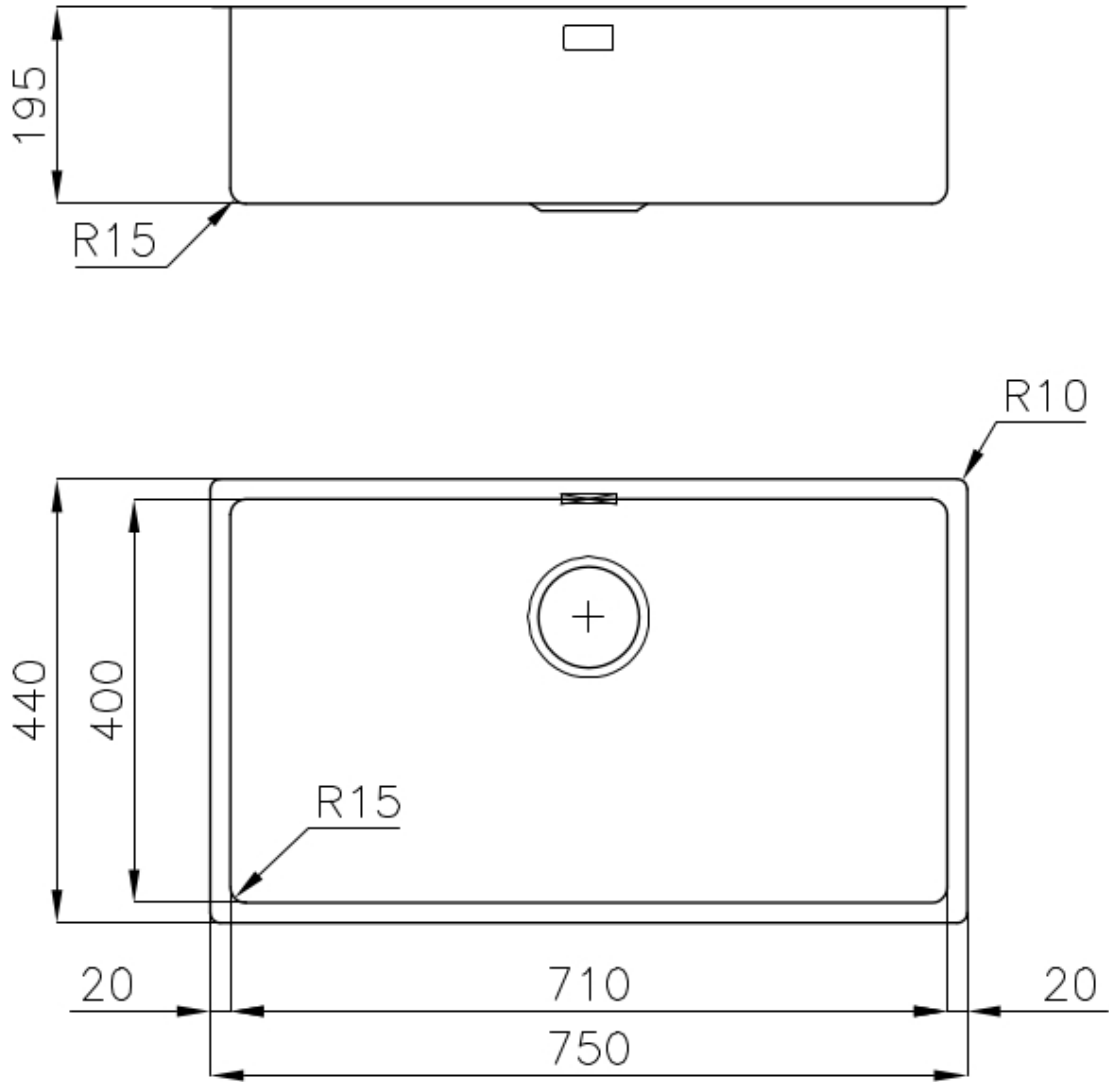

---

Texture Vintage

---

Base 80 cm

---

Dimensions 750x440 mm

---

Standard fittings Fixing hooks, gasket, drain, overflow and siphon, boxed packing

---

Bowl dimension 710x400mm

---

Number of bowls 1 bowl

---

Waste fitting 3,5" drain

---

---

**Basket 3,5" waste fitting** The drain is equipped with a large 3.5" drain, with the practical basket cap that prevents the discharge of solid parts.

---

**High thickness** 1mm thick steel. A significant thickness, which guarantees the maximum sturdiness and durability.

## TECHNICAL DATA

Cut out size  
Dimensioni per foratura top