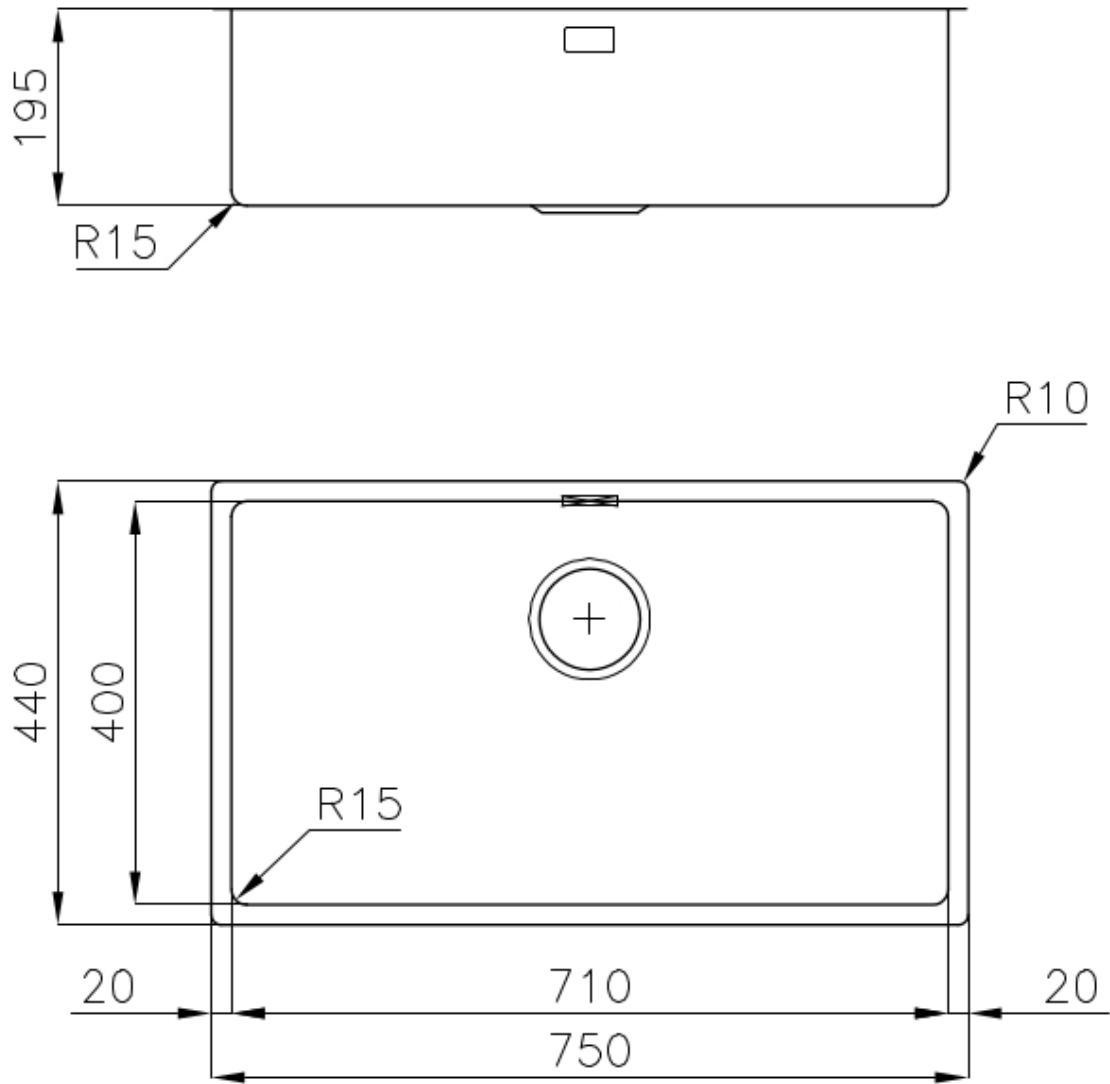

Texture Vintage

Base 80 cm

Dimensions 750x440 mm

Standard fittings Fixing hooks, gasket, drain, overflow and siphon, boxed packing

Mixer holes No standard holes

Built-in hole [View technical data sheet](#)

Drainer No

Width 75 cm

Bowl dimension 710x400mm

Number of bowls 1 bowl

Waste fitting 3,5" drain

FEATURES

VINTAGE PVD The prestigious PVD finish combines with the care for detail of the Vintage finish, to create a combination of unique elegance.

Basket 3,5" waste fitting The drain is equipped with a large 3.5" drain, with the practical basket cap that prevents the discharge of solid parts.

High thickness 1mm thick steel. A significant thickness, which guarantees the maximum sturdiness and durability.

Small radius Bowls with squared shapes with a modern design and an increased capacity, for a minimal aesthetics connected with an extreme practicality.

TECHNICAL DATA

Cut out size
Dimensioni per foratura top