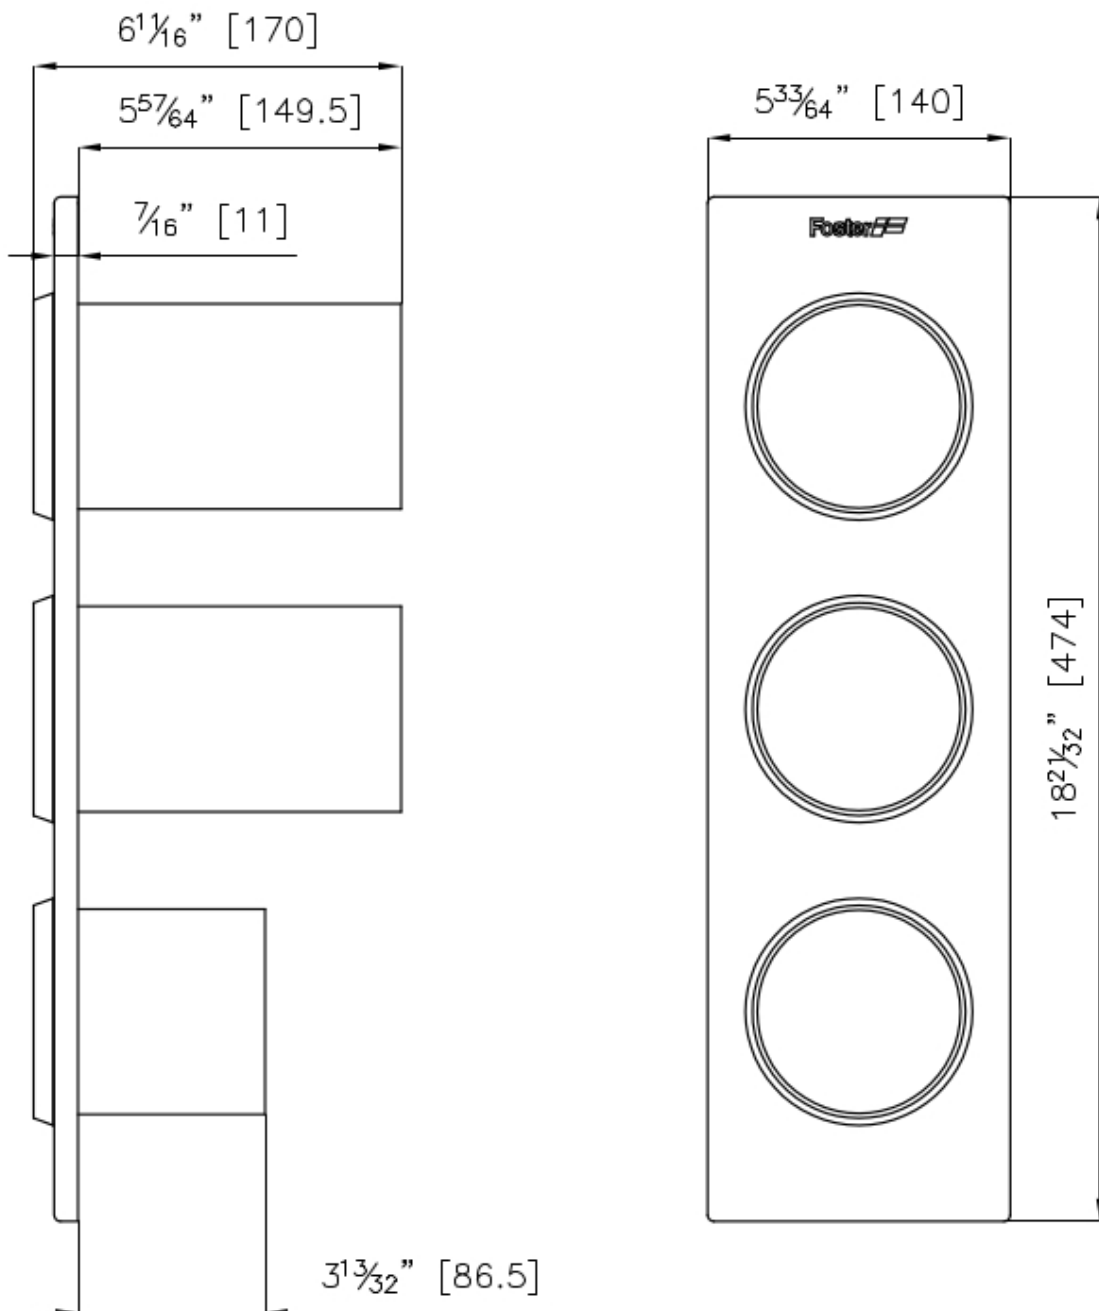

TECHNICAL DATA