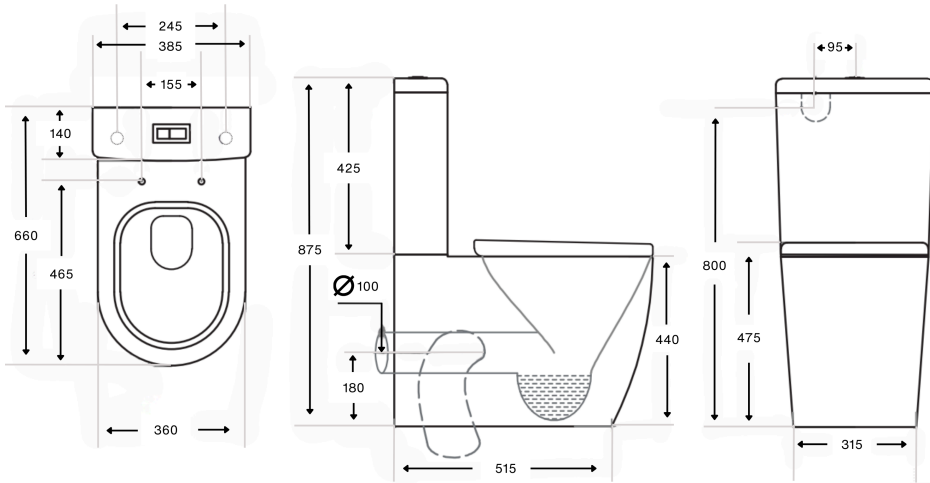

Ajax Back to Wall Rimless Toilet Suite

Gloss White

Product Specifications

Code	AJA-01-BTW
Material	Vitreous China
Finish	Gloss White
Inlet	Top & Bottom Inlet (Top Default)
Size	660 x 385 x 875mm
UPC	9339897021876

Seat	UF Slim Seat
P-Trap	180mm (Optional)
S-Trap	100-165mm
WELS Rating	4 Star
WELS L/Min	4.5/3LMin Dual Flush

Experience, *the difference.*

LINSOL.COM.AU

☎ 1300 546 765

@ info@linsol.com.au

✉ PO Box 88, Coniston NSW 2500