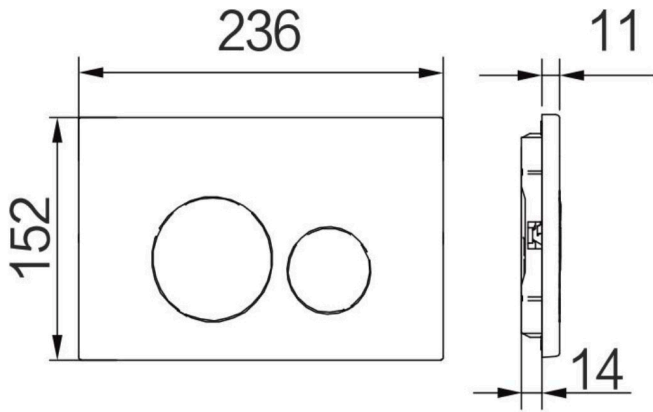

Anchor Dual Flush Plate

Brushed Brass

Product Specifications

Code	ANC-01-SFP-BB
Barcode	9339897000611
Material	304 Stainless Steel

Size	236(L) x 152mm(W)
To Suit	MIWC-80mm
Dual Flush	

Experience, *the difference.*