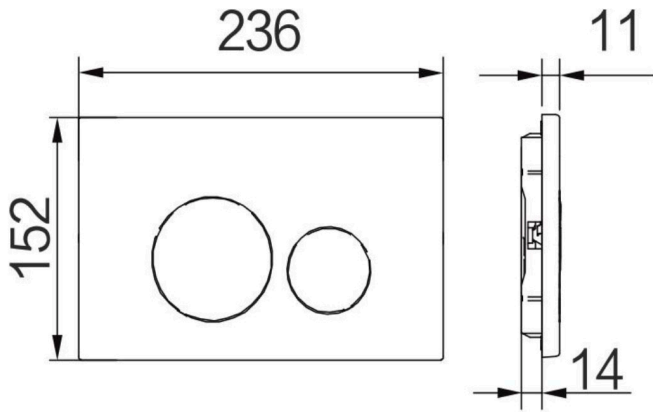

# Anchor Dual Flush Plate

Gunmetal

## Product Specifications

Code	ANC-01-SFP-GM
Barcode	9339897002110
Material	304 Stainless Steel

Size	236(L) x 152mm(W)
To Suit	MIWC-80mm
Dual Flush	

Experience, *the difference.*

LINSOL.COM.AU

☎ 1300 546 765