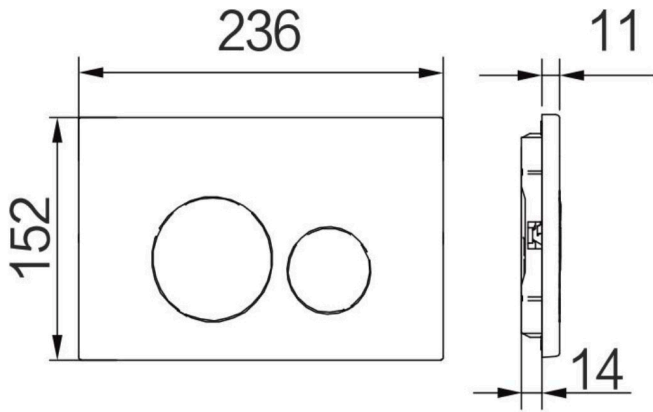

Anchor Dual Flush Plate

Matte Black

Product Specifications

Code	ANC-01-SFP-MB
Barcode	9339897002103
Material	304 Stainless Steel

Size	236(L) x 152mm(W)
To Suit	MIWC-80mm
Dual Flush	

Experience, *the difference.*