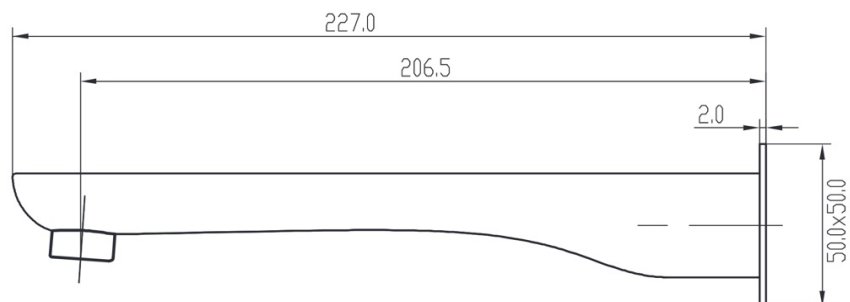

Ava Bath Spout

Chrome

Product Specifications

Code	AVA-025
Barcode	9339897003551

Finish	Chrome
Material	Brass

Experience, *the difference.*

LINSOL.COM.AU

☎ 1300 546 765