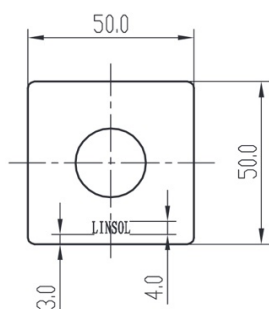

Ava Bath Spout

Chrome

Product Specifications

Code	AVA-025
Barcode	9339897003551

Finish	Chrome
Material	Brass

Experience, *the difference.*

LINSOL.COM.AU

☎ 1300 546 765