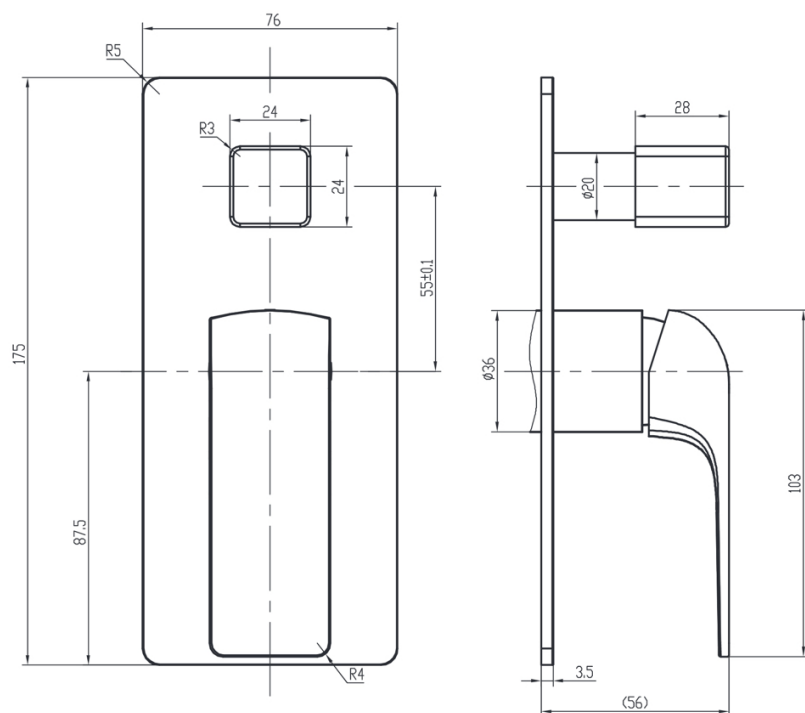

Ava Wall Mixer with Divertor

Chrome

Product Specifications

Code	AVA-04
Barcode	9339897003209
Material	Brass

Finish	Chrome
Cartridge	25mm
Spindle	1/4 Turn Ceramic Disc

Experience, *the difference.*

LINSOL.COM.AU