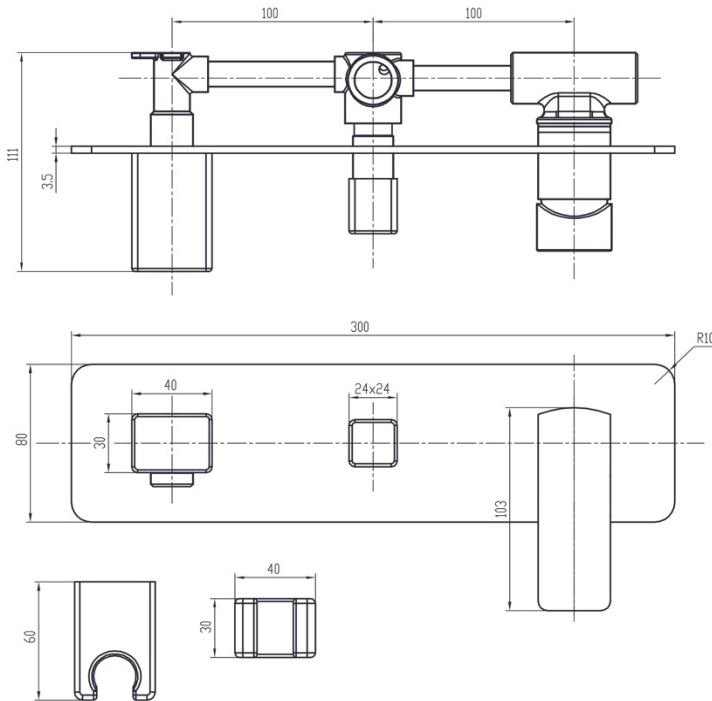

Ava Wall Mixer with Divertor and Hand Shower

Chrome

Product Specifications

Code	AVA-07
Barcode	9339897003223
Material	Brass
Finish	Chrome

Cartridge	25mm
Spindle	1/2 Turn Ceramic Disc
WELS Reg No	SO7223
WELS L/Min	7.5L/Min