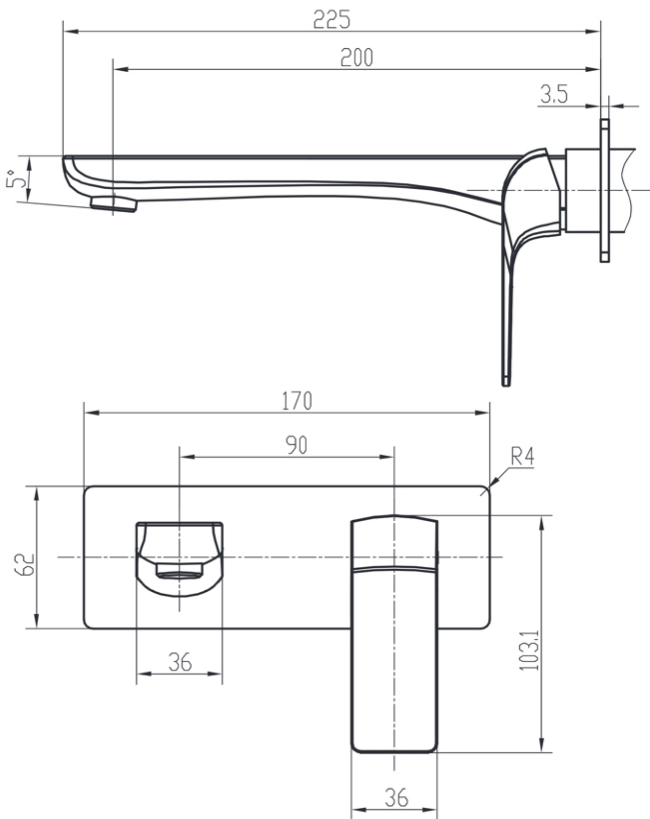

# Ava Wall Basin Mixer

Chrome

## Product Specifications

Code	AVA-09
Barcode	9339897003247
Material	Brass
Finish	Chrome

Cartridge	25mm
WELS Reg No	T16895
WELS Rating	5 Star
WELS L/Min	6L/Min

Experience, *the difference.*

LINSOL.COM.AU

☎ 1300 546 765