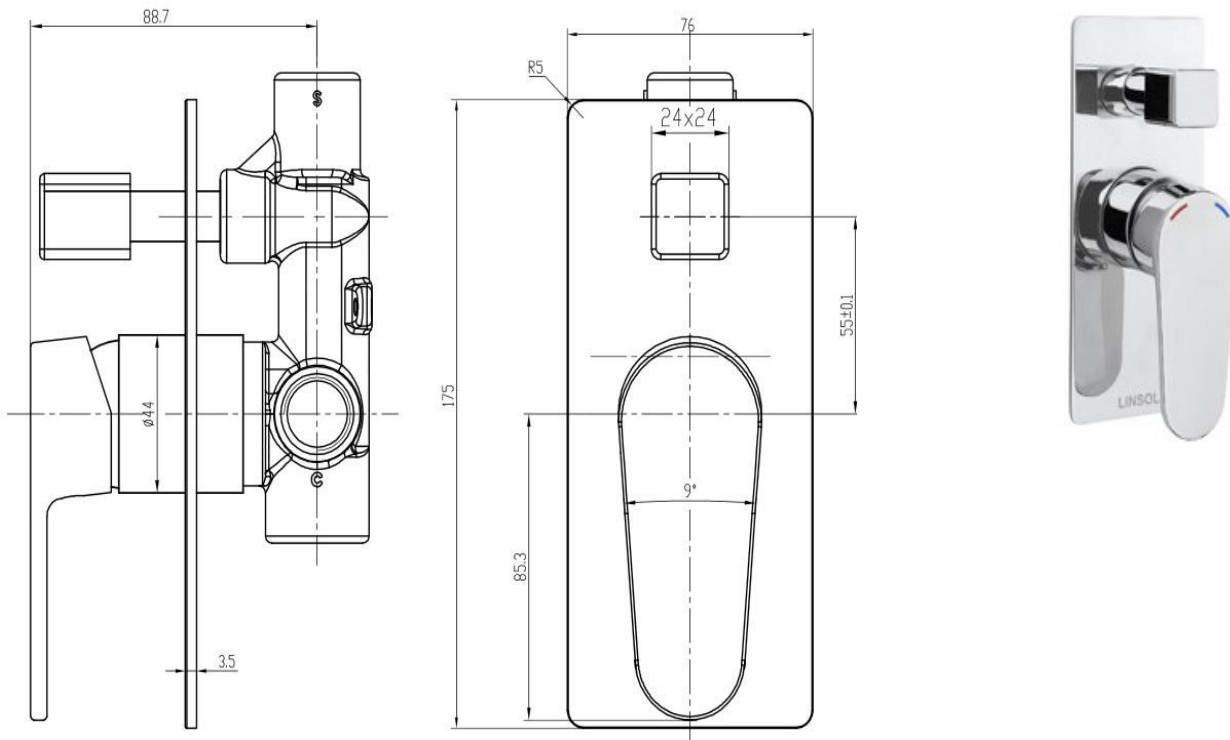

# Avanti Bath Shower Mixer with Divertor

Chrome

## Product Specifications

|         |                       |
|---------|-----------------------|
| Code    | AVANT-04              |
| Barcode | 9339897003278         |
| Spindle | 1/2 Turn Ceramic Disc |