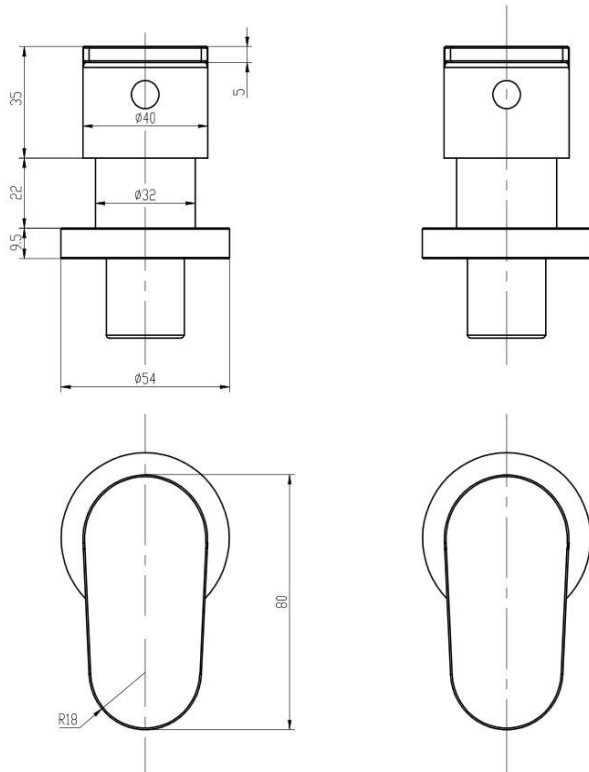

Avanti Wall Top Assemblies

Chrome

Product Specifications

Code	AVANT-06
Barcode	9339897003261
Spindle	1/4 Turn Ceramic Disc

Material	Brass
Finish	Chrome

Experience, *the difference.*

LINSOL.COM.AU

☎ 1300 546 765