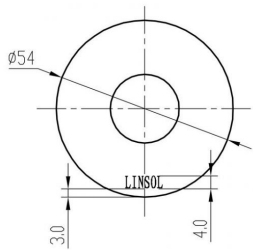

Avanti Bath Spout

Brushed Nickel

Product Specifications

Code	AVANT-BN-025
Barcode	9339897001250
Material	Brass

Finish	Brushed Nickel
Length	190mm

Experience, *the difference.*

LINSOL.COM.AU

☎ 1300 546 765