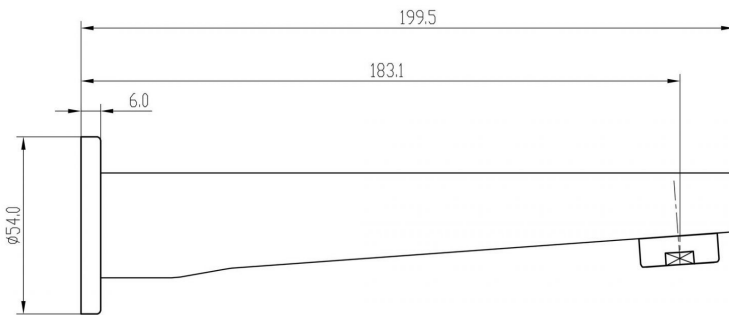

Avanti Bath Spout

Brushed Nickel

Product Specifications

Code	AVANT-BN-025
Barcode	9339897001250
Material	Brass

Finish	Brushed Nickel
Length	190mm

Experience, *the difference.*

LINSOL.COM.AU

☎ 1300 546 765