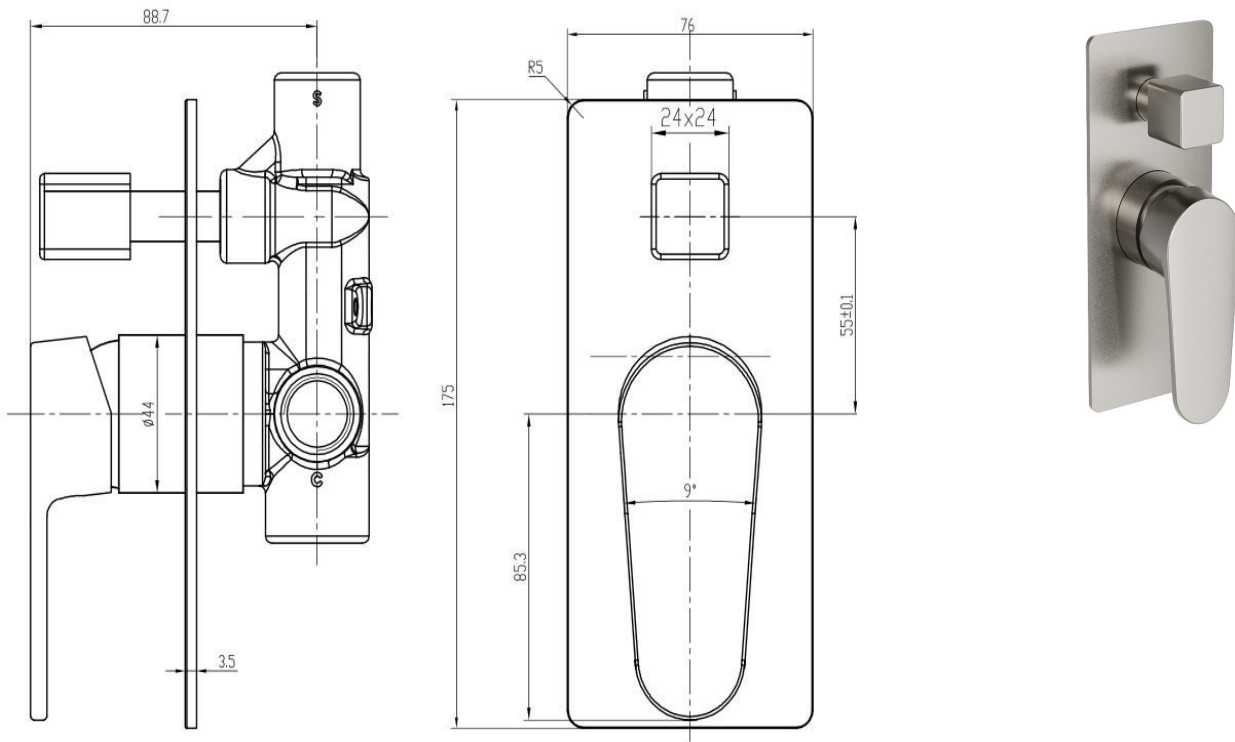

# Avanti Bath Shower Mixer with Divertor

Brushed Nickel

## Product Specifications

Code	AVANT-BN-04	Material	Brass
Barcode	9339897001281	Finish	Brushed Nickel
Spindle	1/2 Turn Ceramic Disc	Cartridge	35mm

Experience, *the difference.*

LINSOL.COM.AU

☎ 1300 546 765