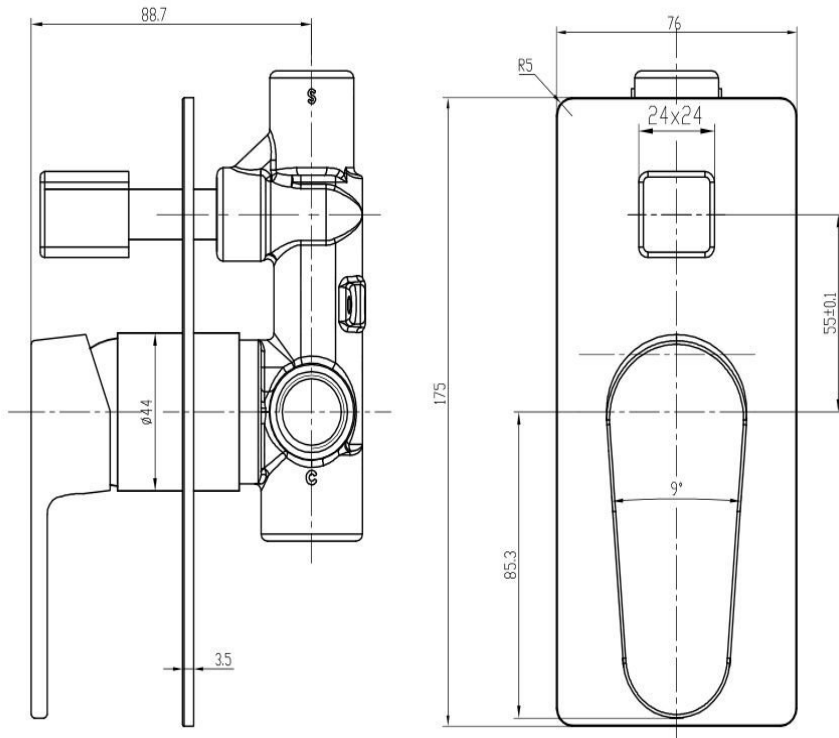

Avanti Bath Shower Mixer with Divertor

Gunmetal

Product Specifications

Code	AVANT-GM-04
Barcode	9339897000680
Spindle	1/2 Turn Ceramic Disc

Material	Brass
Finish	Gunmetal
Cartridge	35mm

Experience, *the difference.*