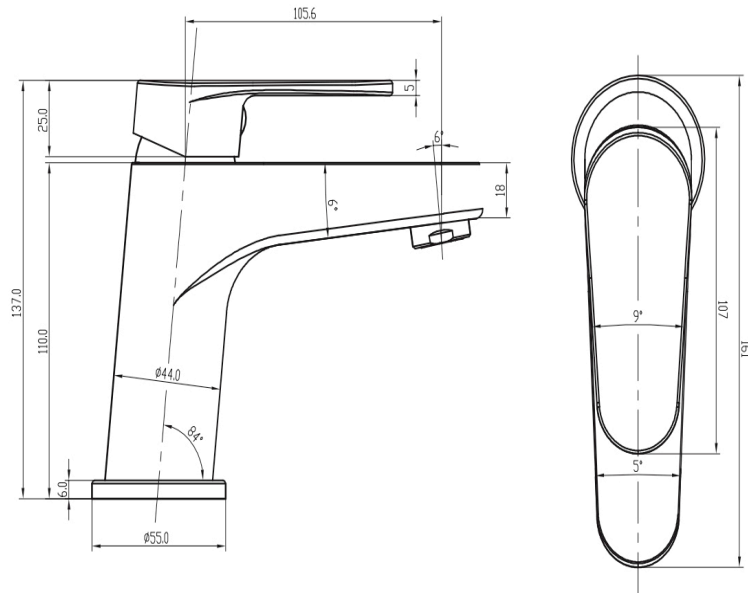

## Product Specifications

Code	AVANT-MB-01
Barcode	9339897006408
Finish	Matte Black
Material	Brass

Cartridge	35mm Anti-Scald
WELS Rating	5 Star
WELS Reg No	T16927
WELS L/Min	6L/Min

Experience, *the difference.*