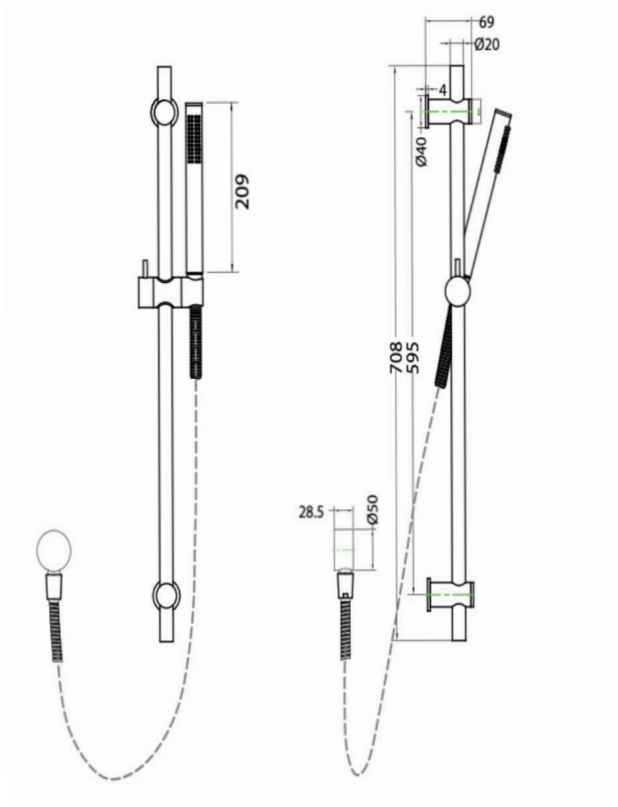

Avanti Hand Shower With Sliding Rail

Matte Black

Product Specifications

Code	AVANT-MB-035SR
Barcode	9339897006293
Finish	Matte Black

Material	Brass
WELS Rating	3 Star
WELS Reg No	S13963
WELS L/MIN	9L /Min