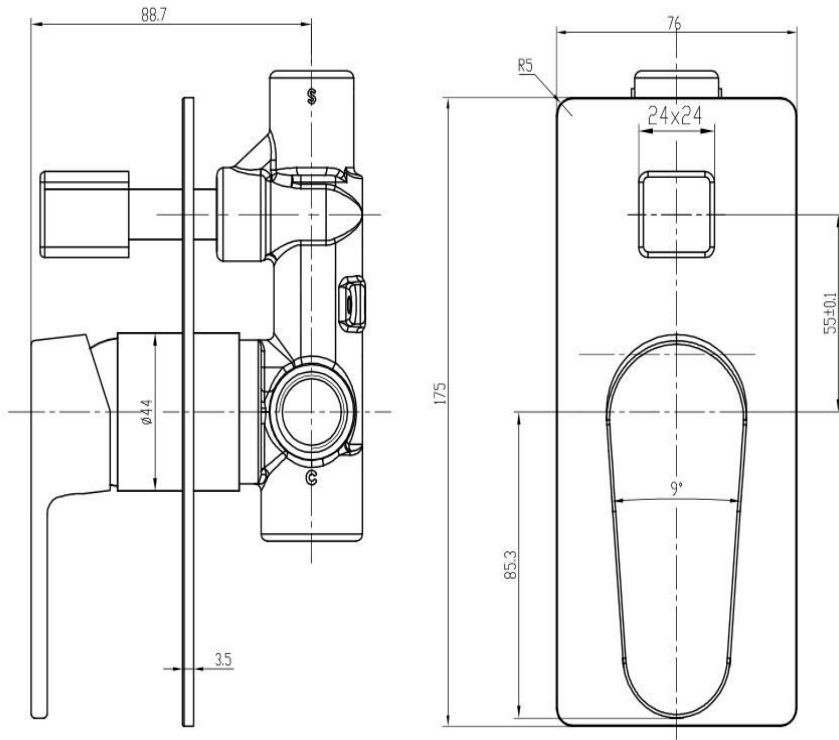

## Product Specifications

Code	AVANT-MB-04
Barcode	9339897006439
Spindle	1/2 Turn Ceramic Disc

Material	Brass
Finish	Matte Black
Cartridge	35mm

Experience, *the difference.*

LINSOL.COM.AU

☎ 1300 546 765

@ info@linsol.com.au