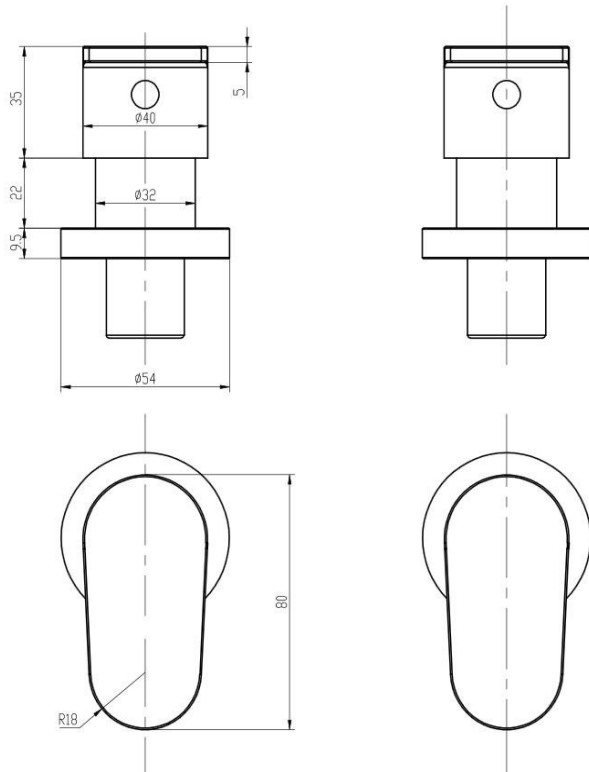

Avanti Wall Top Assemblies

Matte Black

Product Specifications

Code	AVANT-MB-06
Barcode	9339897006354
Spindle	1/4 Turn Ceramic Disc

Material	Brass
Finish	Matte Black

Experience, *the difference.*

LINSOL.COM.AU