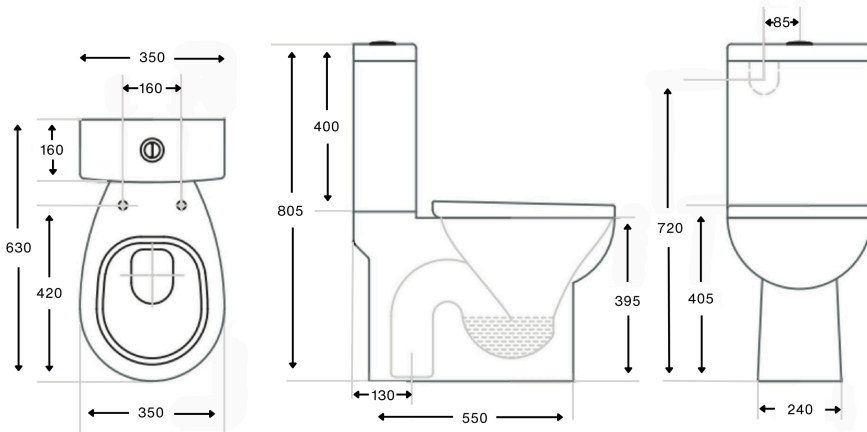

Botany Close Coupled Toilet Suite

Gloss White

Product Specifications

Code	BOT-01-CC
Material	Vitreous China
Finish	Gloss White
Inlet	Top & Bottom Inlet (Top Default)
Size	630 x 350 x 805mm
UPC	9339897021920

Seat	PP Thick Seat
P-Trap	NA
S-Trap	130mm
WELS Rating	4 Star
WELS L/Min	4.5/3LMin Dual Flush

Experience, *the difference.*

LINSOL.COM.AU

☎ 1300 546 765

@ info@linsol.com.au

✉ PO Box 88, Coniston NSW 2500

Warranty is for domestic use only. All information is correct as at time of writing. The actual product may vary slightly and sizes may be scaled up or down