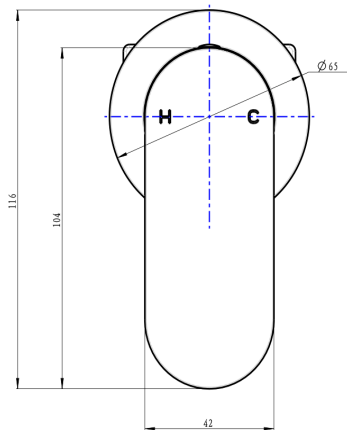

Capo Wall Mixer

Chrome

Product Specifications

Code CAP-03-CH

Barcode 9339897014397

Material Low Lead Brass

Finish Chrome

Trim Kit CAP-03-TK-CH (Included)