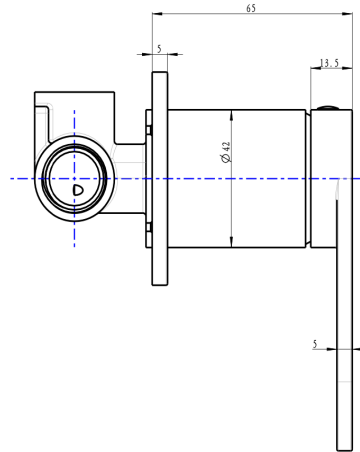

Capo Wall Mixer

Chrome

Product Specifications

Code CAP-03-CH

Barcode 9339897014397

Material Low Lead Brass

Finish Chrome

Trim Kit CAP-03-TK-CH (Included)