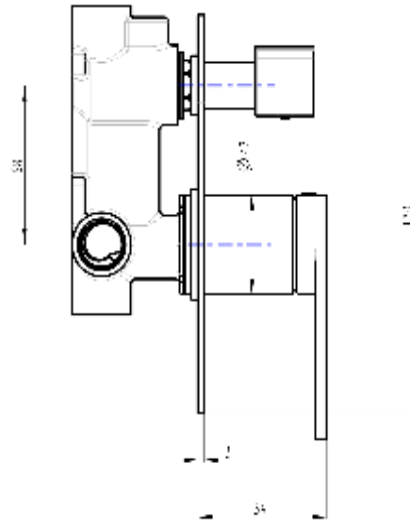

Capo 1-Plate Wall Mixer with Divertor

Brushed Brass

Product Specifications

Code	CAP-04-1P-BB	Trim Kit	CAP-04-1P-TK-BB (Included)
Barcode	9339897014229	Universal Body	UNI-300 (Included)
Material	Low Lead Brass	Cartridge	Kerox 35mm
Finish	Brushed Brass	Spindle	1/4 Turn