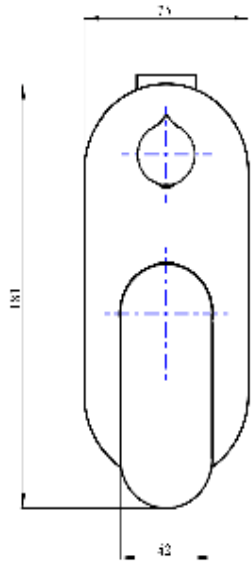

Capo 1-Plate Wall Mixer with Divertor

Brushed Brass

Product Specifications

Code	CAP-04-1P-BB	Trim Kit	CAP-04-1P-TK-BB (Included)
Barcode	9339897014229	Universal Body	UNI-300 (Included)
Material	Low Lead Brass	Cartridge	Kerox 35mm
Finish	Brushed Brass	Spindle	1/4 Turn