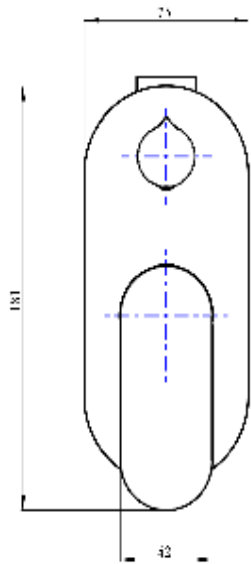

# Capo 1-Plate Wall Mixer with Divertor

Brushed Nickel

## Product Specifications

Code	CAP-04-1P-BN	Trim Kit	CAP-04-1P-TK-BN (Included)
Barcode	9339897014212	Universal Body	UNI-300 (Included)
Material	Low Lead Brass	Cartridge	Kerox 35mm
Finish	Brushed Nickel	Spindle	1/4 Turn