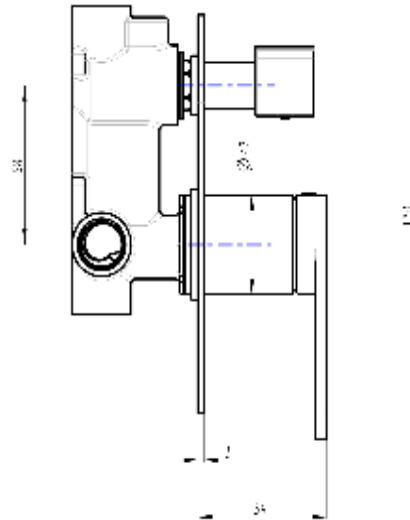

# Capo 1-Plate Wall Mixer with Divertor

Brushed Nickel

## Product Specifications

Code	CAP-04-1P-BN	Trim Kit	CAP-04-1P-TK-BN (Included)
Barcode	9339897014212	Universal Body	UNI-300 (Included)
Material	Low Lead Brass	Cartridge	Kerox 35mm
Finish	Brushed Nickel	Spindle	1/4 Turn