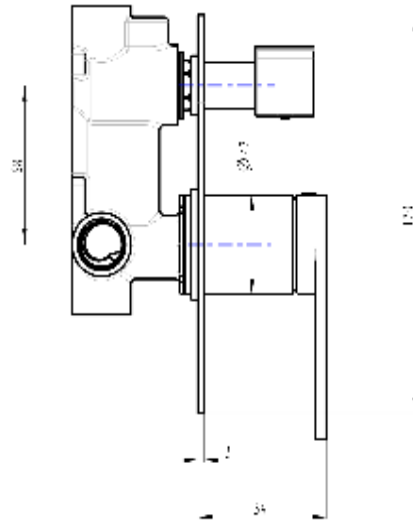

# Capo 1-Plate Wall Mixer with Divertor

Matte Black

## Product Specifications

Code	CAP-04-1P-MB
Barcode	9339897014205
Material	Low Lead Brass
Finish	Matte Black

Trim Kit	CAP-04-1P-TK-MB (Included)
Universal Body	UNI-300 (Included)
Cartridge	Kerox 35mm
Spindle	1/4 Turn