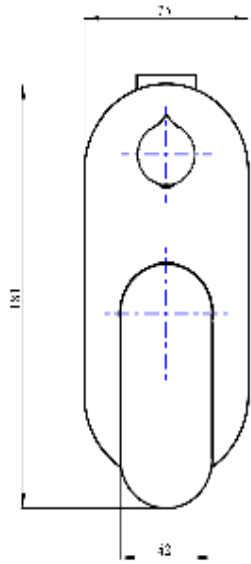

# Capo 1-Plate Wall Mixer with Divertor

Matte Black

## Product Specifications

Code	CAP-04-1P-MB
Barcode	9339897014205
Material	Low Lead Brass
Finish	Matte Black

Trim Kit	CAP-04-1P-TK-MB (Included)
Universal Body	UNI-300 (Included)
Cartridge	Kerox 35mm
Spindle	1/4 Turn