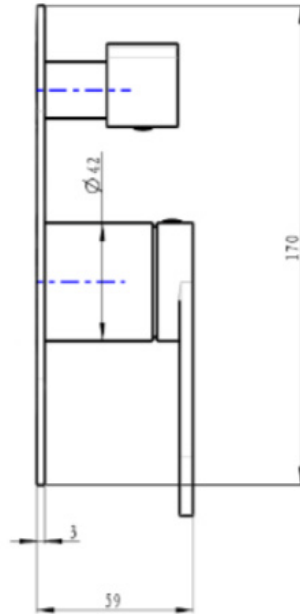

# Capo 1-Plate Wall Mixer with Divertor Trim Kit

Brushed Brass

## Product Specifications

Code CAP-04-1P-TK-BB

Barcode 9339897014274

Material Low Lead Brass

Finish Brushed Brass

*Experience, the difference.*

LINSOL.COM.AU

☎ 1300 546 765