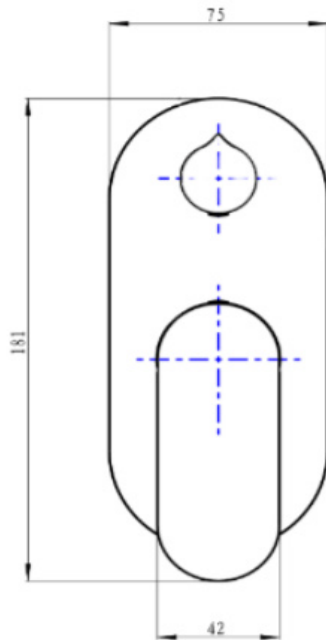

# Capo 1-Plate Wall Mixer with Divertor Trim Kit

Brushed Brass

## Product Specifications

Code CAP-04-1P-TK-BB

Barcode 9339897014274

Material Low Lead Brass

Finish Brushed Brass

*Experience, the difference.*

LINSOL.COM.AU

☎ 1300 546 765