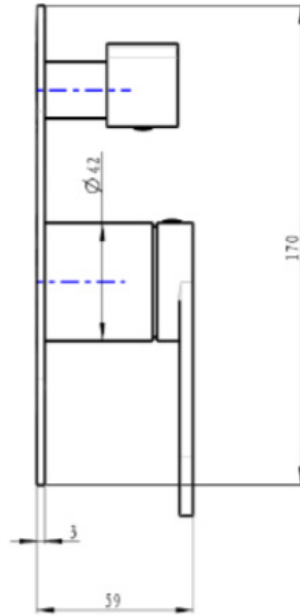

Capo 1-Plate Wall Mixer with Divertor Trim Kit

Brushed Nickel

Product Specifications

Code CAP-04-1P-TK-BN

Barcode 9339897014267

Material Low Lead Brass

Finish Brushed Nickel

Experience, the difference.