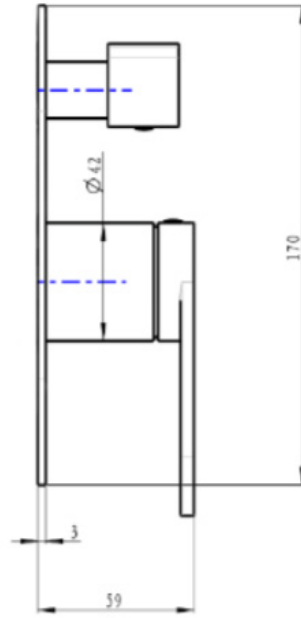

# Capo 1-Plate Wall Mixer with Divertor Trim Kit

Chrome

## Product Specifications

Code CAP-04-1P-TK-CH

Barcode 9339897014243

Material Low Lead Brass

Finish Chrome

*Experience, the difference.*

LINSOL.COM.AU

☎ 1300 546 765