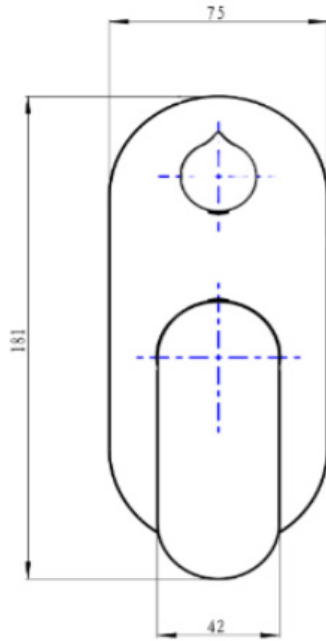

# Capo 1-Plate Wall Mixer with Divertor Trim Kit

Chrome

## Product Specifications

Code CAP-04-1P-TK-CH

Barcode 9339897014243

Material Low Lead Brass

Finish Chrome

*Experience, the difference.*

LINSOL.COM.AU

☎ 1300 546 765