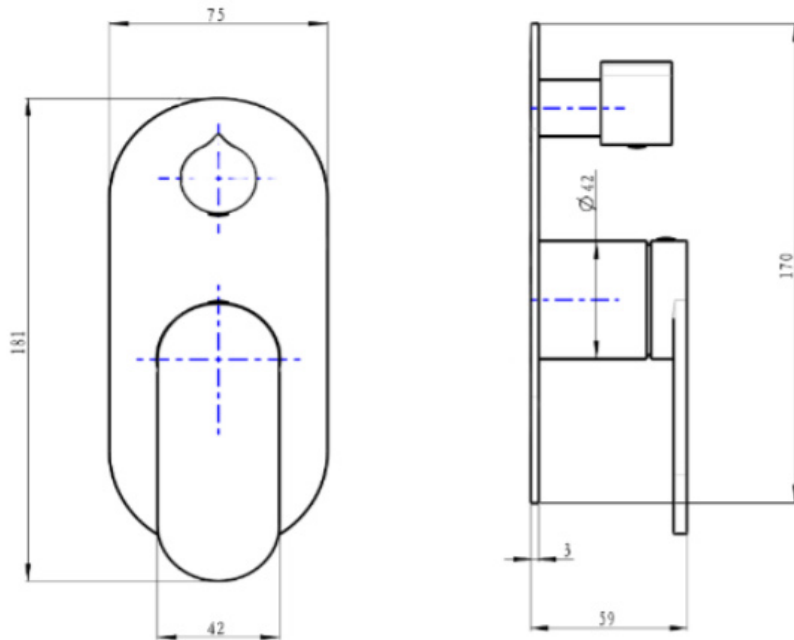

Capo 1-Plate Wall Mixer with Divertor Trim Kit

Matte Black

Product Specifications

Code CAP-04-1P-TK-MB

Barcode 9339897014250

Material Low Lead Brass

Finish Matte Black

Experience, the difference.