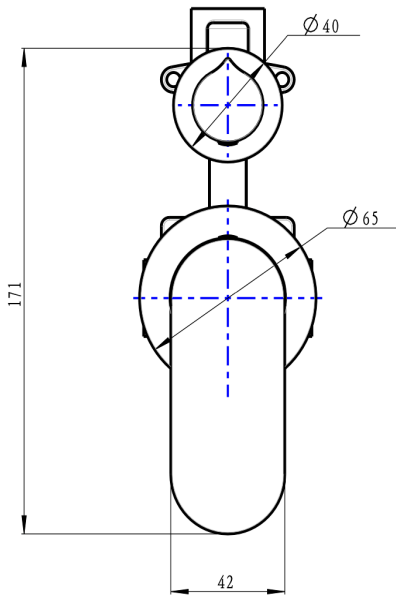

Capo 2-Plate Wall Mixer with Divertor

Brushed Brass

Product Specifications

Code	CAP-04-2P-BB
Barcode	9339897014328
Material	Low Lead Brass
Finish	Brushed Brass

Trim Kit	CAP-04-2P-TK-BB (Included)
Universal Body	UNI-300 (Included)
Cartridge	Kerox 35mm
Spindle	1/4 Turn