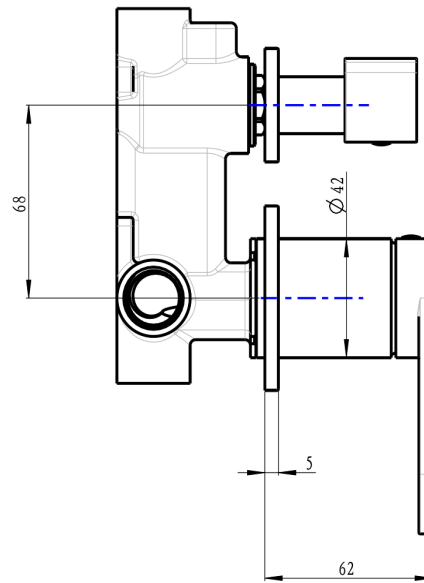

Capo 2-Plate Wall Mixer with Divertor

Brushed Brass

Product Specifications

Code	CAP-04-2P-BB
Barcode	9339897014328
Material	Low Lead Brass
Finish	Brushed Brass

Trim Kit	CAP-04-2P-TK-BB (Included)
Universal Body	UNI-300 (Included)
Cartridge	Kerox 35mm
Spindle	1/4 Turn