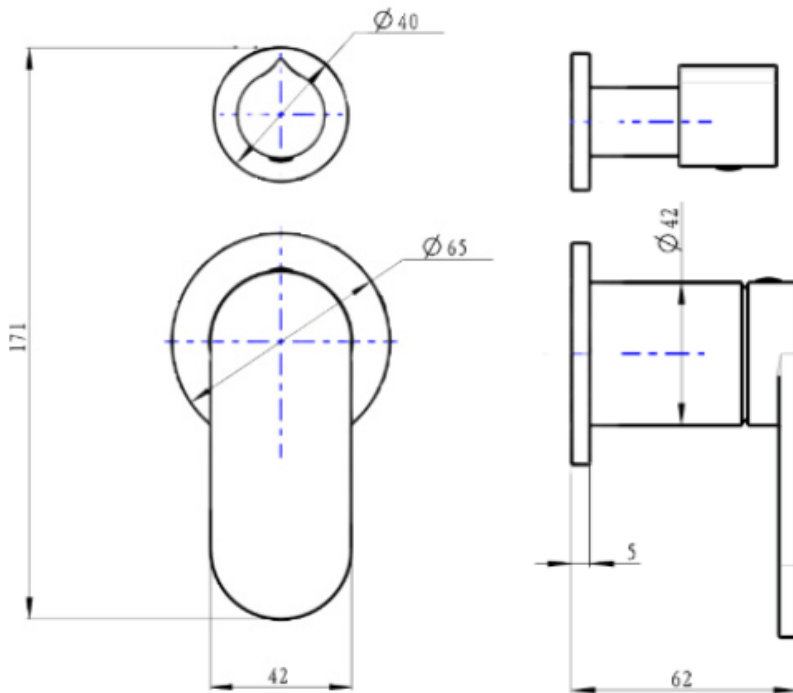

# Capo 2-Plate Wall Mixer with Divertor Trim Kit

Brushed Brass

## Product Specifications

Code CAP-04-2P-TK-BB

Material Low Lead Brass

Barcode 9339897014373

Finish Brushed Brass

*Experience, the difference.*

LINSOL.COM.AU

☎ 1300 546 765