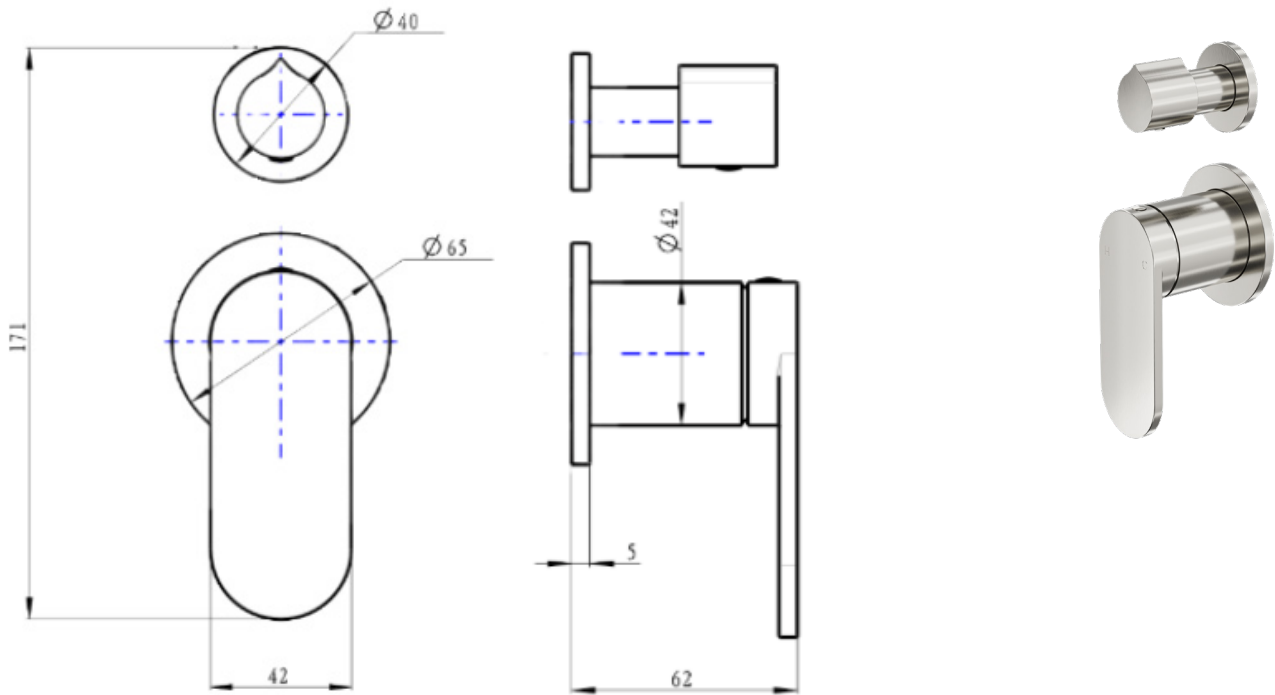

Capo 2-Plate Wall Mixer with Divertor Trim Kit

Brushed Nickel

Product Specifications

Code CAP-04-2P-TK-BN

Barcode 9339897014366

Material Low Lead Brass

Finish Brushed Nickel

Experience, the difference.