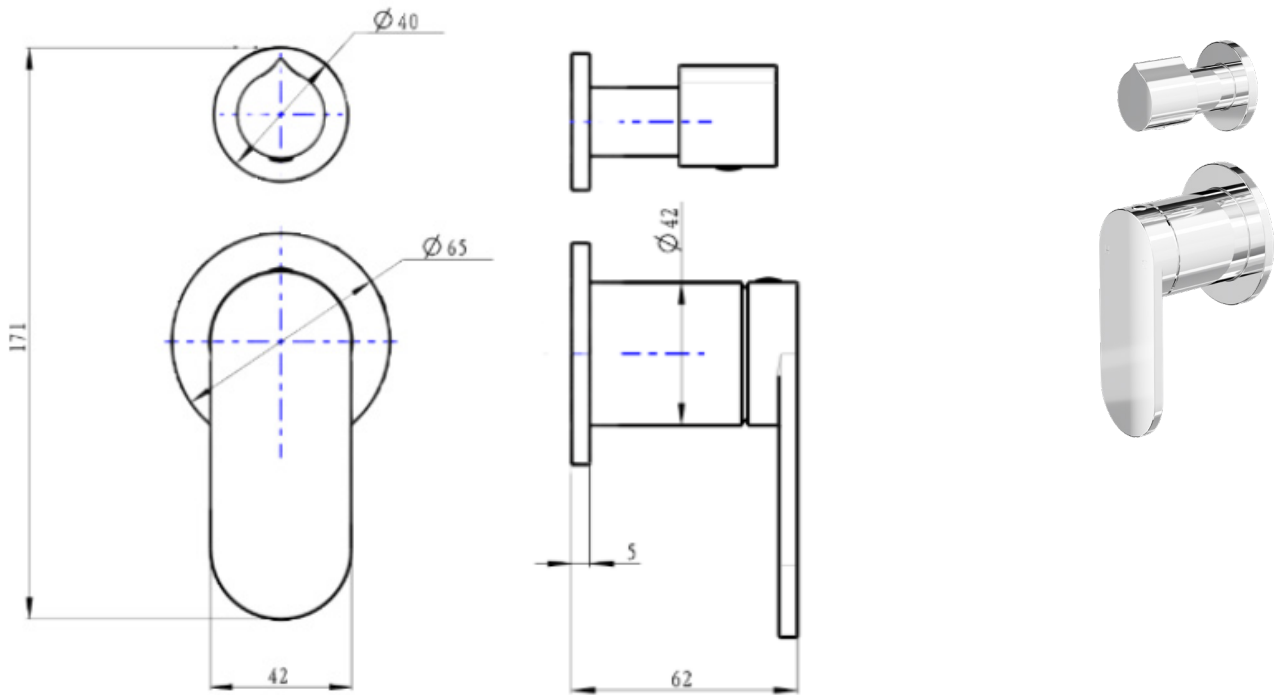

Capo 2-Plate Wall Mixer with Divertor Trim Kit

Chrome

Product Specifications

Code CAP-04-2P-TK-CH

Barcode 9339897014342

Material Low Lead Brass

Finish Chrome

Experience, the difference.