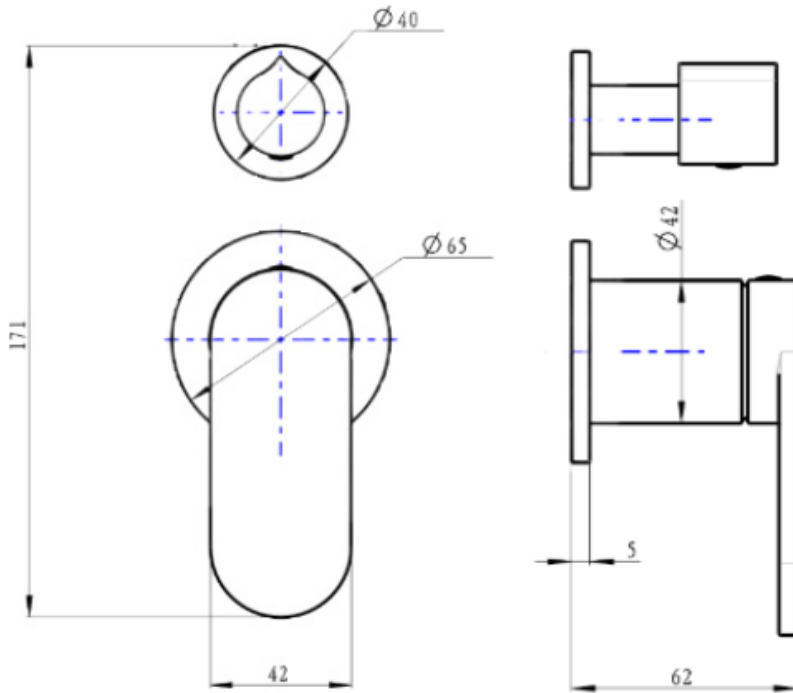

Capo 2-Plate Wall Mixer with Divertor Trim Kit

Matte Black

Product Specifications

Code CAP-04-2P-TK-MB

Material Low Lead Brass

Barcode 9339897014359

Finish Matte Black

Experience, the difference.