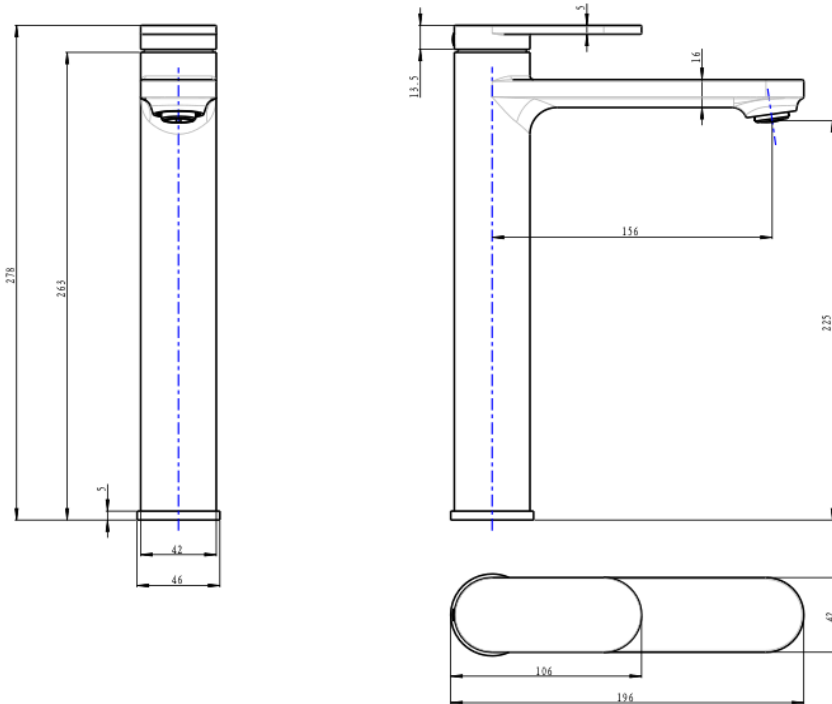

# Capo Tall Basin Mixer

Brushed Nickel

## Product Specifications

Code	CAP-05-BN	Cartridge	Kerox 35mm
Barcode	9339897013963	WELS Reg	T42255
Material	Low Lead Brass	WELS Rating	5 Star
Finish	Brushed Nickel	WELS L/Min	6L/Min

Experience, *the difference.*