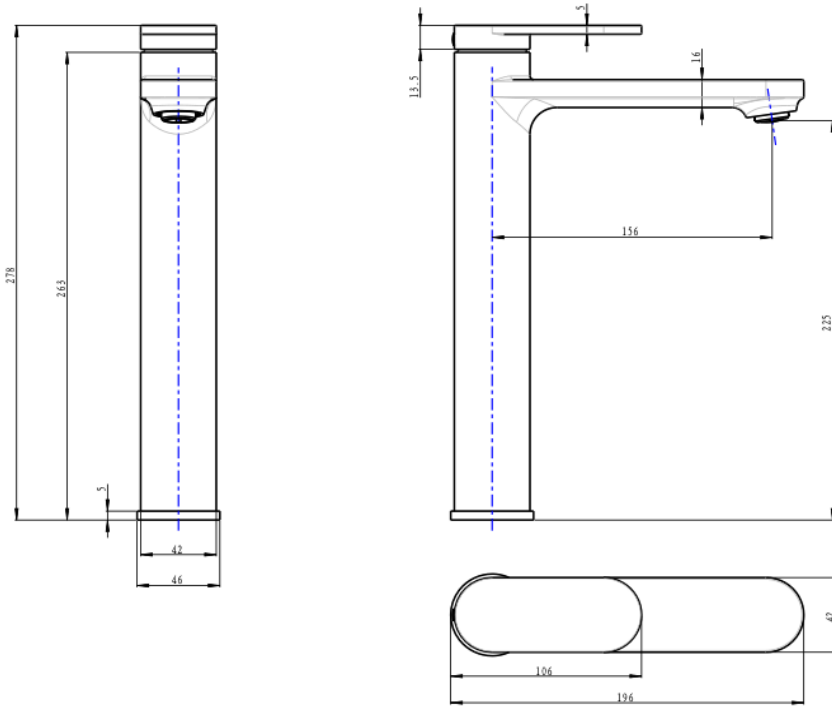

# Capo Tall Basin Mixer

Gunmetal

## Product Specifications

Code	CAP-05-GM	Cartridge	Kerox 35mm
Barcode	9339897013987	WELS Reg	T42255
Material	Low Lead Brass	WELS Rating	5 Star
Finish	Gunmetal	WELS L/Min	6L/Min

Experience, *the difference.*