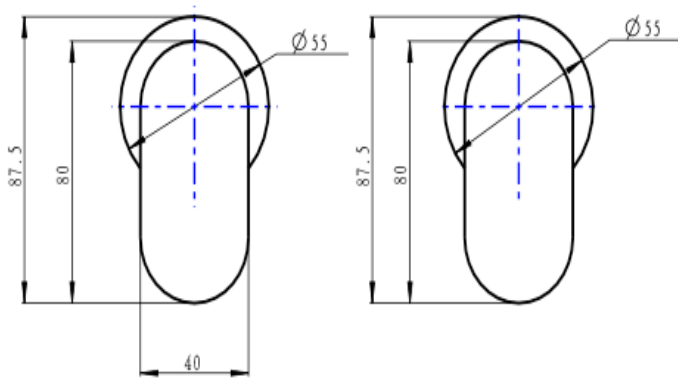

Capo Wall Top Assemblies

Chrome

Product Specifications

Code	CAP-06-CH
Barcode	9339897014694
Finish	Chrome

Material	Low Lead Brass
Spindle	1/4 Turn Ceramic Disc

Experience, *the difference.*

LINSOL.COM.AU

☎ 1300 546 765