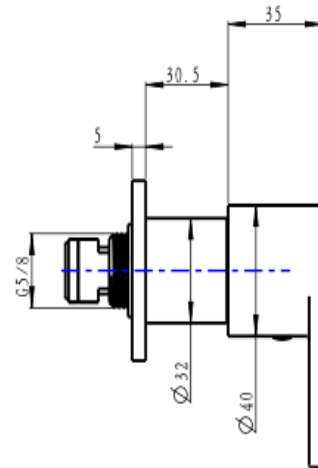

Capo Wall Top Assemblies

Chrome

Product Specifications

Code	CAP-06-CH
Barcode	9339897014694
Finish	Chrome

Material	Low Lead Brass
Spindle	1/4 Turn Ceramic Disc

Experience, *the difference.*

LINSOL.COM.AU

☎ 1300 546 765