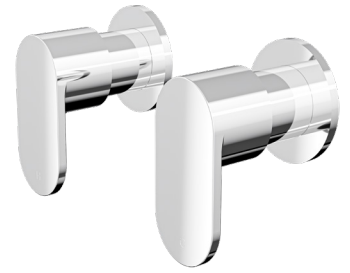

Capo Wall Top Assemblies

Chrome

Product Specifications

Code	CAP-06-CH
Barcode	9339897014694
Finish	Chrome

Material	Low Lead Brass
Spindle	1/4 Turn Ceramic Disc

Experience, *the difference.*

LINSOL.COM.AU

☎ 1300 546 765