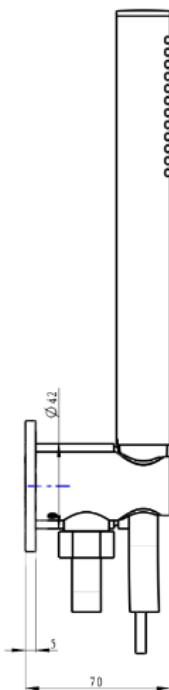

Capo 3-Plate Wall Mixer with Hand Shower Trim Kit

Brushed Nickel

Product Specifications

Code CAP-07-3P-TK-BN

Barcode 9339897014168

Material Low Lead Brass

Finish Brushed Nickel

Experience, *the difference.*