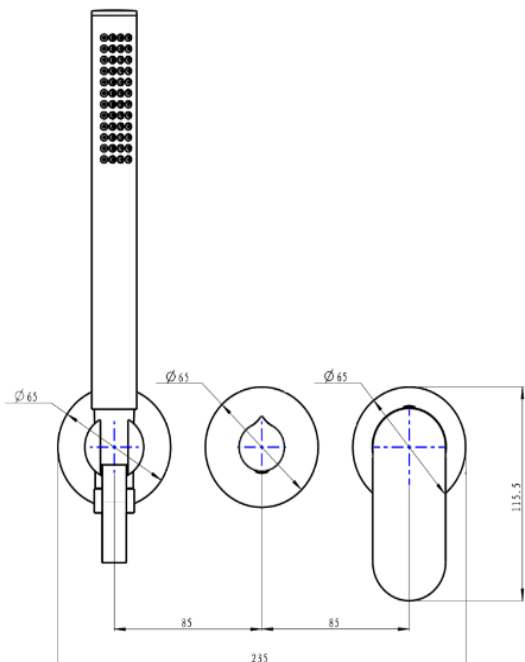

Capo 3-Plate Wall Mixer with Hand Shower Trim Kit

Brushed Nickel

Product Specifications

Code CAP-07-3P-TK-BN

Barcode 9339897014168

Material Low Lead Brass

Finish Brushed Nickel

Experience, *the difference.*