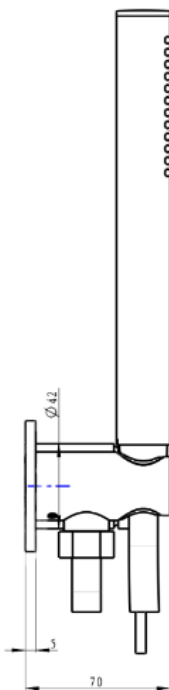

Capo 3-Plate Wall Mixer with Hand Shower Trim Kit

Chrome

Product Specifications

Code CAP-07-3P-TK-CH

Barcode 9339897014144

Material Low Lead Brass

Finish Chrome

Experience, *the difference.*