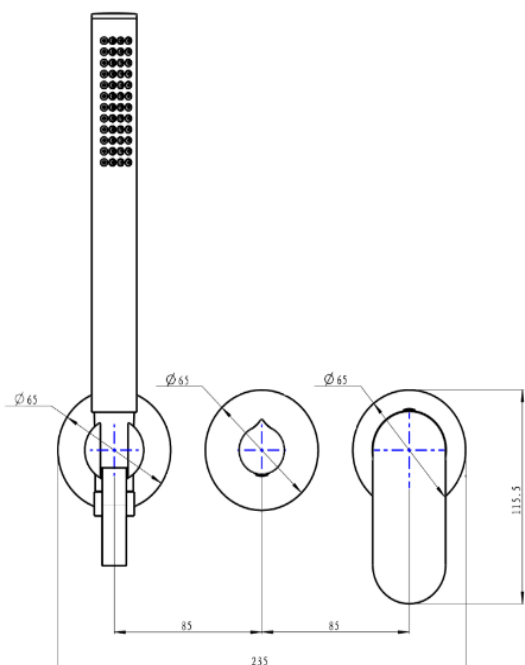

Capo 3-Plate Wall Mixer with Hand Shower Trim Kit

Chrome

Product Specifications

Code CAP-07-3P-TK-CH

Barcode 9339897014144

Material Low Lead Brass

Finish Chrome

Experience, *the difference.*