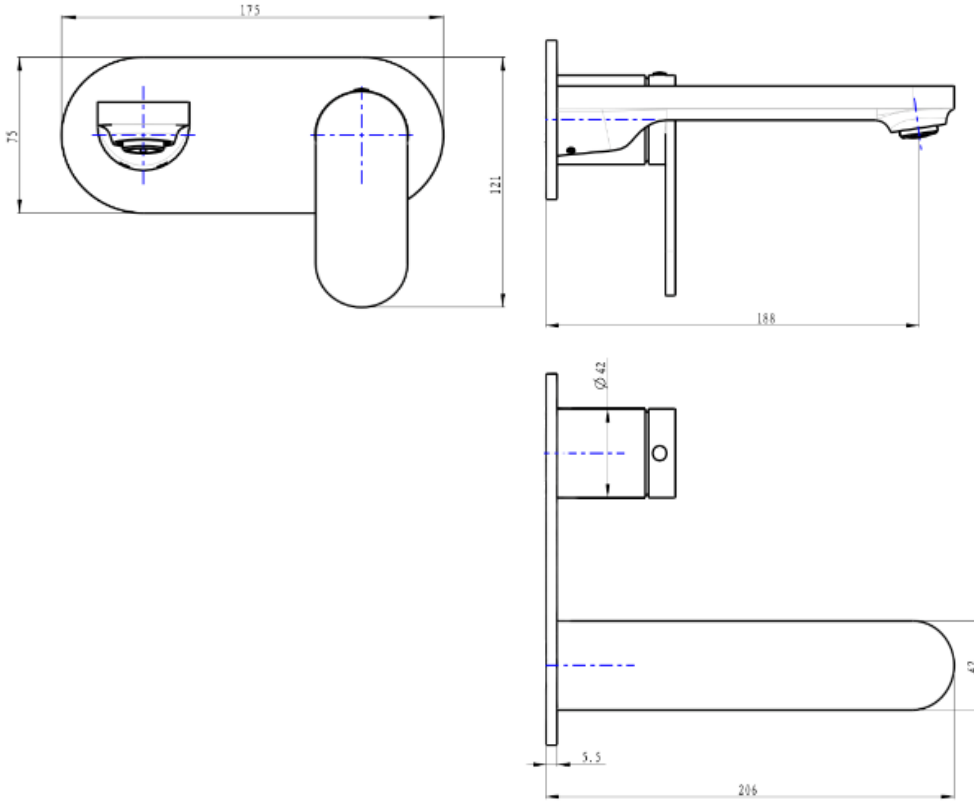

Capo 1-Plate Wall Basin or Bath Mixer Trim Kit

Brushed Nickel

Product Specifications

Code CAP-09-1P-TK-BN

Material Low Lead Brass

Barcode 9339897014564

Finish Brushed Nickel

Experience, the difference.