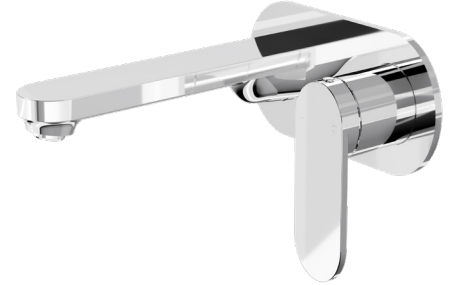

Capo 1-Plate Wall Basin or Bath Mixer Trim Kit

Chrome

Product Specifications

Code CAP-09-1P-TK-CH

Barcode 9339897014540

Material Low Lead Brass

Finish Chrome

Experience, the difference.