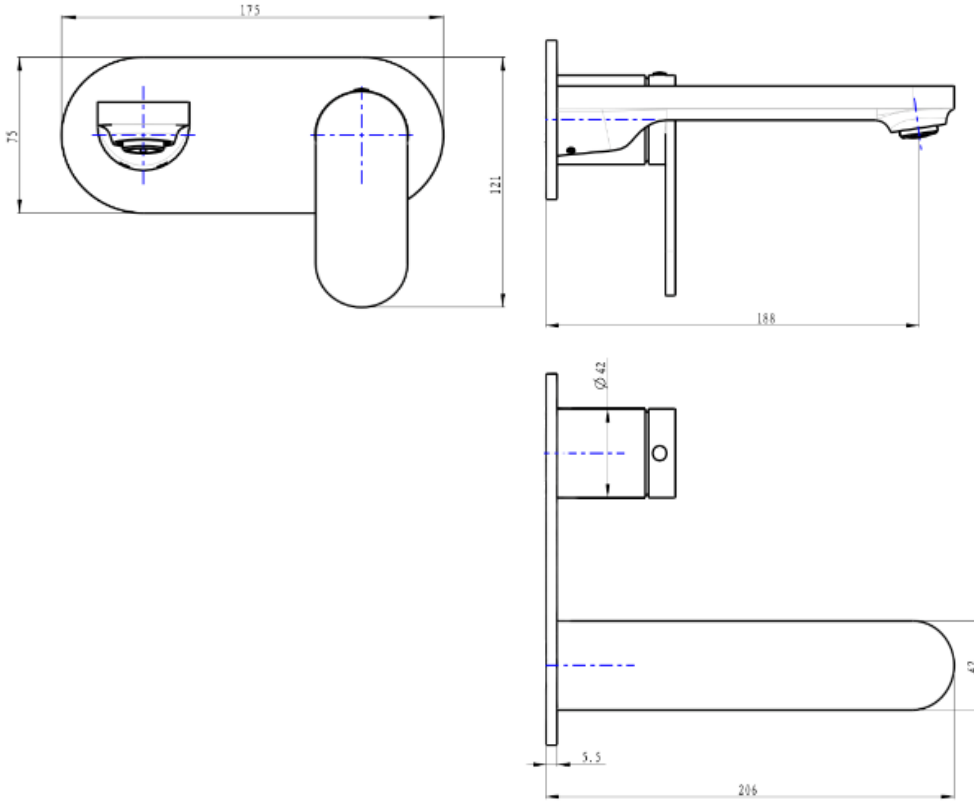

Capo 1-Plate Wall Basin or Bath Mixer Trim Kit

Chrome

Product Specifications

Code CAP-09-1P-TK-CH

Barcode 9339897014540

Material Low Lead Brass

Finish Chrome

Experience, the difference.