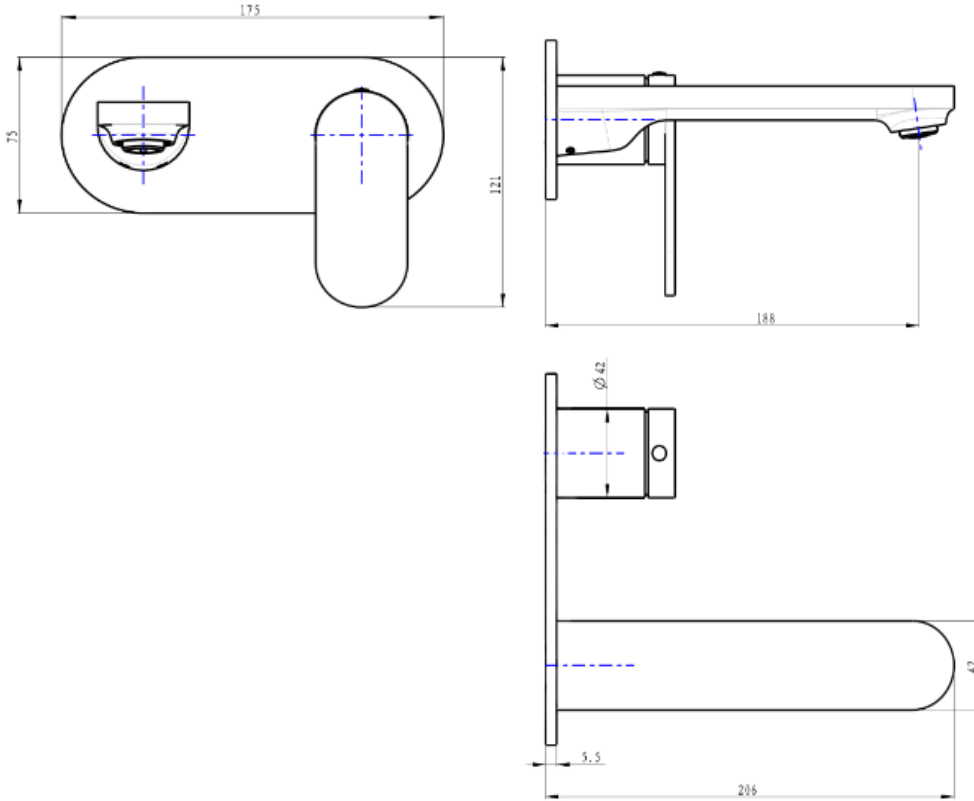

Capo 1-Plate Wall Basin or Bath Mixer Trim Kit

Matte Black

Product Specifications

Code CAP-09-1P-TK-MB

Barcode 9339897014557

Material Low Lead Brass

Finish Matte Black

Experience, the difference.