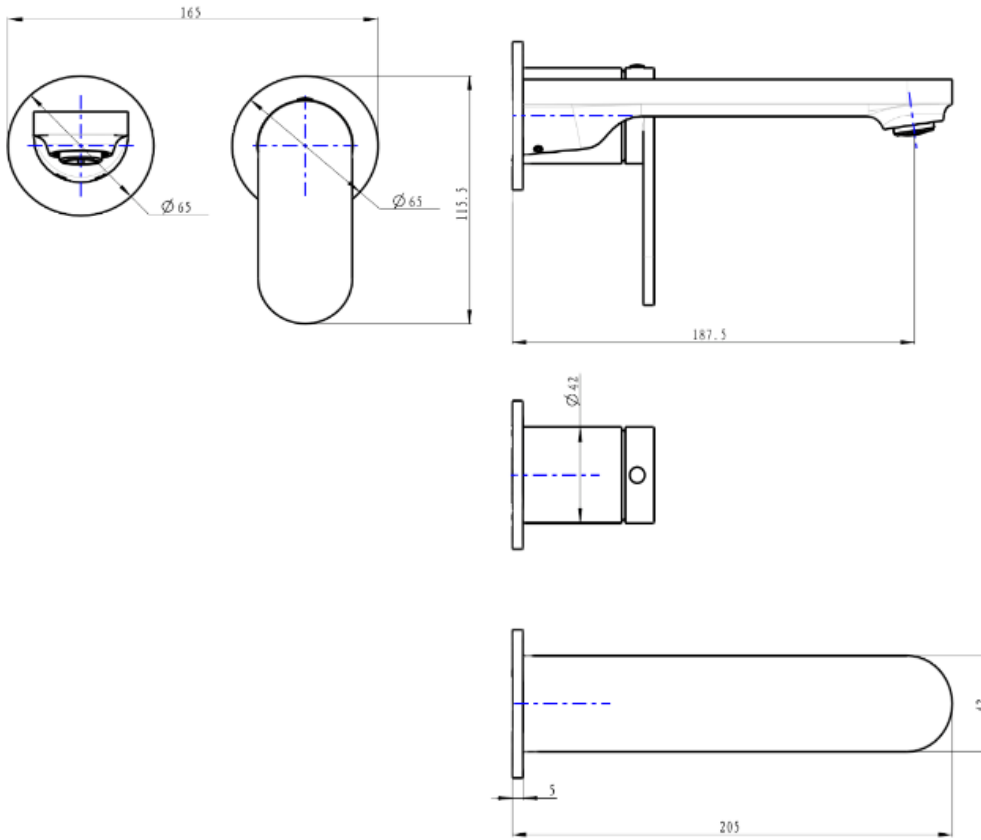

# Capo 2-Plate Wall Basin or Bath Mixer Trim Kit

Brushed Nickel

## Product Specifications

Code CAP-09-2P-TK-BN

Barcode 9339897014663

Material Low Lead Brass

Finish Brushed Nickel

Experience, *the difference.*

LINSOL.COM.AU

☎ 1300 546 765