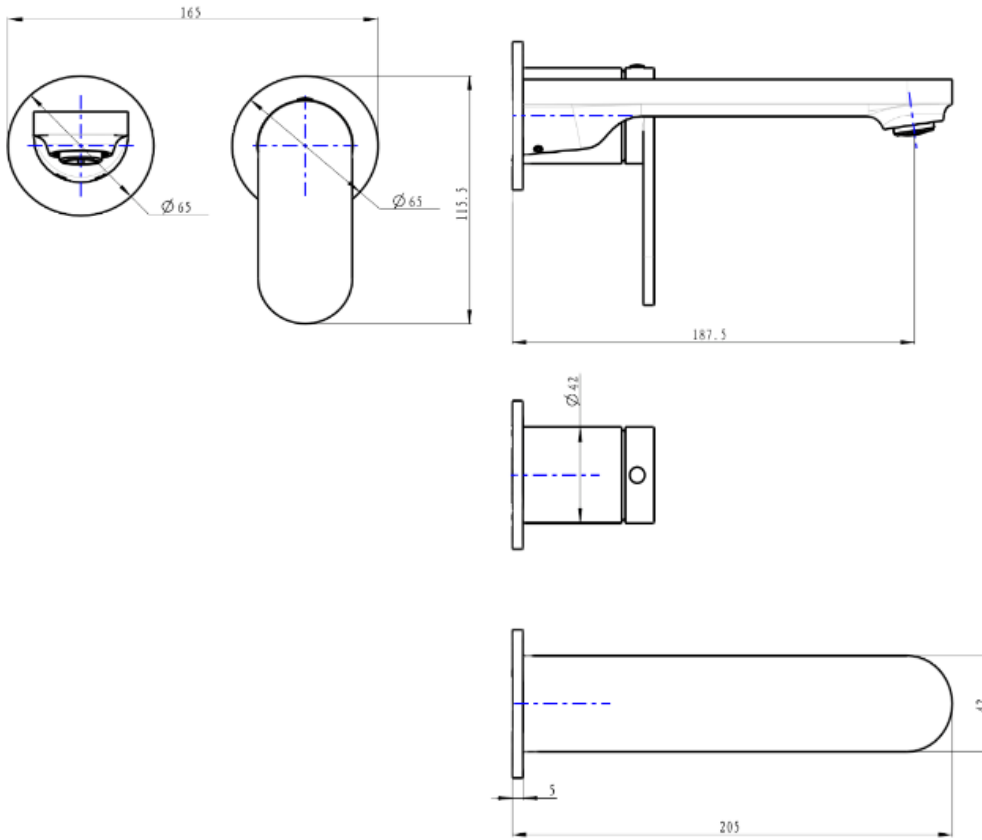

Capo 2-Plate Wall Basin or Bath Mixer Trim Kit

Chrome

Product Specifications

Code CAP-09-2P-TK-CH

Barcode 9339897014649

Material Low Lead Brass

Finish Chrome

Experience, *the difference.*