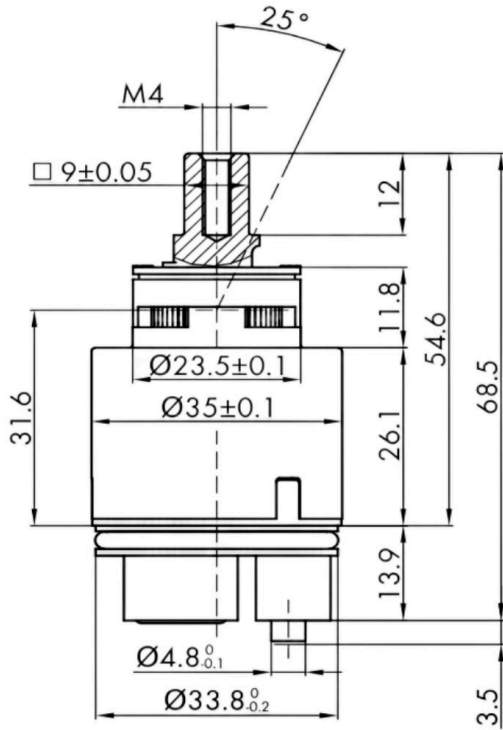

# Kerox K35B Cartridge

## Product Specifications

Code CART-K35B

Material Plastic / Ceramic

Barcode 9339897005968

Size 35mm

Experience, the difference.

LINSOL.COM.AU

☎ 1300 546 765