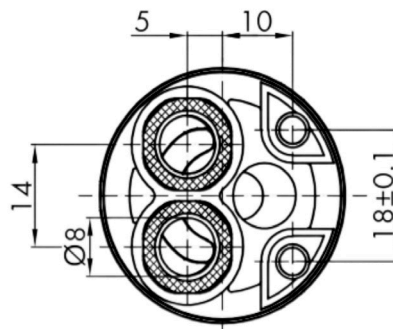

## Product Specifications

Code CART-K35B

Material Plastic / Ceramic

Barcode 9339897005968

Size 35mm

Experience, the difference.

LINSOL.COM.AU

☎ 1300 546 765