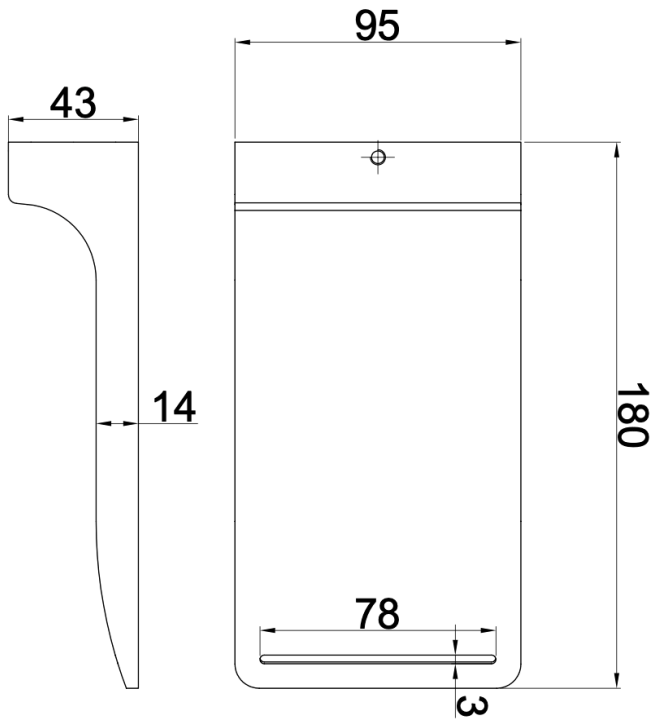

Cascada S2 Waterfall Spout

Brushed Nickel

Product Specifications

Code CAS-S2-25W-BN

Barcode 9339897011013

Material Brass

Finish Brushed Nickel

Installation Push To Fit