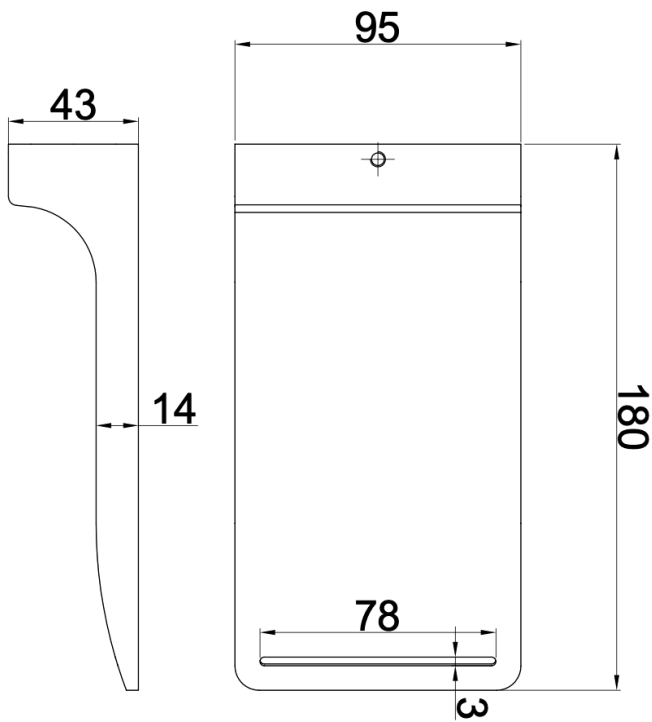

Cascada S2 Waterfall Spout

Chrome

Product Specifications

Code CAS-S2-25W-CH

Barcode 9339897010993

Material Brass

Finish Chrome

Installation Push To Fit